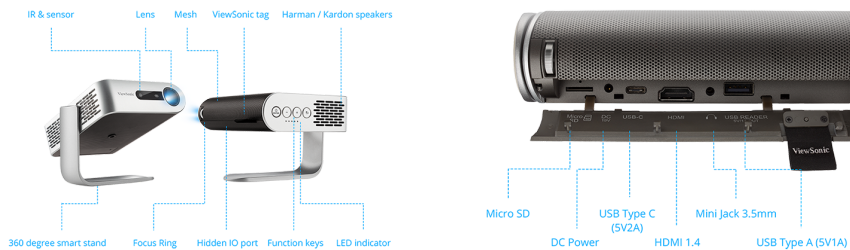

PROJECTOR M1

Key Features

- Dual integrated harman/kardon speakers
- 30,000 hours LED light source
- Smart stand for 360 degree projection
- Up to 6 hours battery life
- iF Award winning design

Product Description

The ViewSonic M1, iF award-winning, is an ultra-portable LED projector that delivers convenient entertainment in nearly any room. With a built-in battery, up to 30,000 hours of LED light source life time, this projector will deliver years of multimedia entertainment wherever it goes. Weighing less than two pounds, the M1's compact and lightweight design makes it ideal for moving from room to room, or for indoor/outdoor usage. An integrated smart stand provides for simple 360-degree setup, while also doubling as a lens cover. Once the lens is uncovered, the projector automatically powers on with full brightness for instant entertainment. Dual harman kardon speakers provide crisp and clear sound for multimedia content, while a short throw lens can display large images in small spaces. What's more, versatile connectivity options include a MicroSD card slot, USB Type-A, USB Typ-C, and built-in 16GB memory – making the M1 a great option for sharing and displaying videos and other multimedia content.

Visit Us  www.viewsonic.com

SPECIFICATION

Native Resolution:	854x480
Brightness:	250 LED Lumens
Contrast Ratio:	120000:1
Display Colour:	1.07 Billion Colours
Light Source:	LED
Light source life (Nor):	30000
Lamp Watt:	RGB LED
Lens:	F=1.7, f=5.5mm
Projection Offset:	100%+/-5%
Throw Ratio:	1.2
Image size:	24"-100"
Throw Distance:	38" @1m
Keystone:	±40° (Vertical)
Optical Zoom:	Fixed
Audible Noise (Eco):	25dB
Local storage:	Total 16GB (12GB available storage)
Resolution Support:	VGA(640 x 480) to FullHD(1920 x 1080)
HDTV Compatibility:	480i, 480p, 576i, 576p, 720p, 1080i, 1080p
Horizontal Frequency:	15h~135kHz
Vertical Scan Rate:	23~120Hz