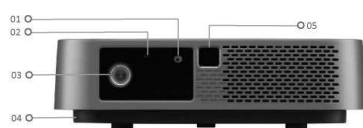

Key Features

- Easy setup: Instant auto focus and auto keystone
- Extreme portability: Only 1kg and small enough to fit in a handbag or backpack
- Engaging visuals: Cinema SuperColor+™ in Full HD resolution
- Exceptional sound: Integrated speakers customized by Harman Kardon
- Expanded connectivity: Wi-Fi, Bluetooth, USB Type-C

Product Description

The M2e is a 1080p Full HD smart portable LED projector that delivers instant fun at the push of a button. Setup is effortless with instant auto focus and advanced auto keystone capabilities, and its ultralight portable design allows you to take the cinema experience wherever you go. Experience crystal clear visuals in Full HD resolution and cinematic colors covering 125% Rec.709 supported by ViewSonic's industry-leading 2nd generation LED technology. The M2e combines pixel-perfect images with exceptional sound quality through integrated dual speakers customized by Harman Kardon. Add even more fun with smart connectivity features such as Wi-Fi for wireless screen mirroring to get your phone up on the big screen, Bluetooth for alternative audio options, and USB Type-C for direct single-cable streaming from Nintendo® Switch.