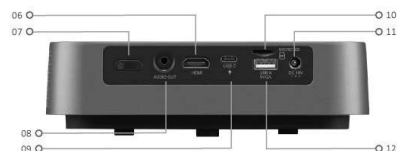

Product Description

The M2e is a 1080p Full HD smart portable LED projector that delivers instant fun at the push of a button. Setup is effortless with instant auto focus and advanced auto keystone capabilities, and its ultralight portable design allows you to take the cinema experience wherever you go. Experience crystal clear visuals in Full HD resolution and cinematic colors covering 125% Rec.709 supported by ViewSonic's industry-leading 2nd generation LED technology. The M2e combines pixel-perfect images with exceptional sound quality through integrated dual speakers customized by Harman Kardon. Add even more fun with smart connectivity features such as Wi-Fi for wireless screen mirroring to get your phone up on the big screen, Bluetooth for alternative audio options, and USB Type-C for direct single-cable streaming from Nintendo® Switch.

1. Auto Focus Camera
2. IR Receiver
3. Lens
4. Stepless Stand
5. Auto Focus Sensor

8. Audio Out
9. USB Type-C (5V/2A)
10. Micro SD Card Reader
11. DC In
12. USB Reader (5V/2A)

SPECIFICATION

Native Resolution:	1920x1080
Brightness:	1000 (LED Lumens)
Contrast Ratio:	3000000:1
Display Color:	1.07 Billion Colors
Light Source Type:	LED
Light Source Life (hours) with Normal Mode:	up to 30000
Lamp Watt:	RGBB LED
Lens:	F=1.7, f=6.35mm
Projection Offset:	100%+/-3%
Throw Ratio:	1.21
Optical Zoom:	Fixed
Digital Zoom:	0.8x-1.0x
Image Size:	24"-100"
Throw Distance:	0.65m-2.68m(80"@2.14m)
Keystone:	H: +/-40° , V: +/-40°
Audible Noise (Normal):	26dB
Audible Noise (Eco):	24dB
Local Storage:	Total 16GB (10GB available storage)
Input Lag:	66ms
Resolution Support:	VGA(640 x 480) to FullHD(1920 x 1080)
HDTV Compatibility:	480i, 480p, 576i, 576p, 720p, 1080i, 1080p
Horizontal Frequency:	15K-102KHz
Vertical Scan Rate:	23-120Hz