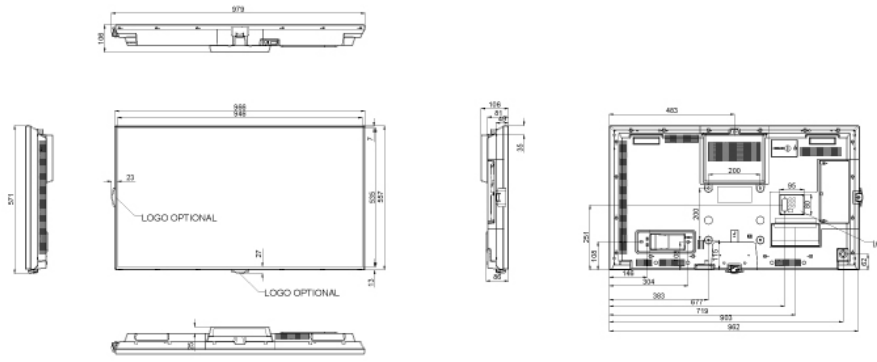

REVIZYON	REVİZİYON NO	REVİZİYON TARİHİ
1	04.10.2018	FORMAT: DİJİTAL-ENB3
2		
3