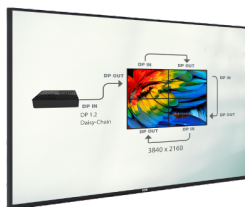

## 32" Entry Display Series

- Resolution : 1920x1080 (FHD)
- Brightness : 350 cd/m2
- Operation : 16/7
- Bezel : 21-25 mm (T/R/L), 13-16 mm (B)
- Interface : HDMI 2.0 / DP 1.2A / USB /RS232 / RJ45 / Audio / Speaker

### Daisy Chain

The display can mirror the content (to another display) into its display port out coming from its display port in. This set up creates a daisy chain like structure allowing for monitors to be set up as Video Wall mode.