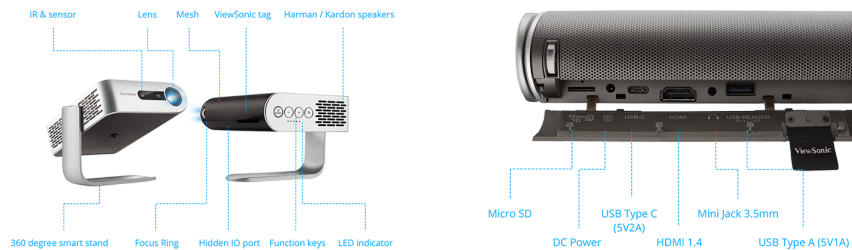

## Key Features

- Wireless screen mirroring and Wi-Fi connection to App store
- Dual integrated Harman Kardon Bluetooth speakers
- Smart Stand for 360 degree projection
- USB Type-C Connectivity
- iF Award winning design

## Product Description

The ViewSonic M1+ is an ultra-portable WGA LED projector that delivers convenient entertainment in any room. With a built-in battery and over 30,000 hours of operational life, this projector will deliver years of multimedia entertainment wherever it goes. Weighing less than 1kg, the M1+'s compact and lightweight design makes it ideal for moving from room to room, or for indoor/outdoor usage. The projector's smart stand provides for simple 360-degree setup, while also doubling as a lens cover. Once the lens is uncovered, the projector automatically powers on with full brightness for instant entertainment. Dual Harman Kardon Bluetooth speakers provide crisp and clear sound for multimedia content, while a short throw lens can display large images in small spaces. Integrated Wi-Fi connectivity lets you stream from your favourite content providers – making the M1+ a great option for sharing and displaying videos and other multimedia content. The M1+'s versatile connectivity options include a MicroSD card slot, USB Type-A, and USB Type-C connections.

**INPUT**

HDMI:	1 (HDMI 1.4/ HDCP 1.4)
SD Card:	Micro SD (32GB, SDHC)
USB Type C:	1 (5V/ 2A)
USB Type A:	1 (USB2.0 Reader, share with power)
Wifi Input:	1 (5Gn)
Bluetooth Input:	1

**OUTPUT**

Audio out (3.5mm):	1
Speaker:	3W Cube x2
USB Type A (Power):	1 (USB2.0 - 5V/ 1A, share with USB reader)