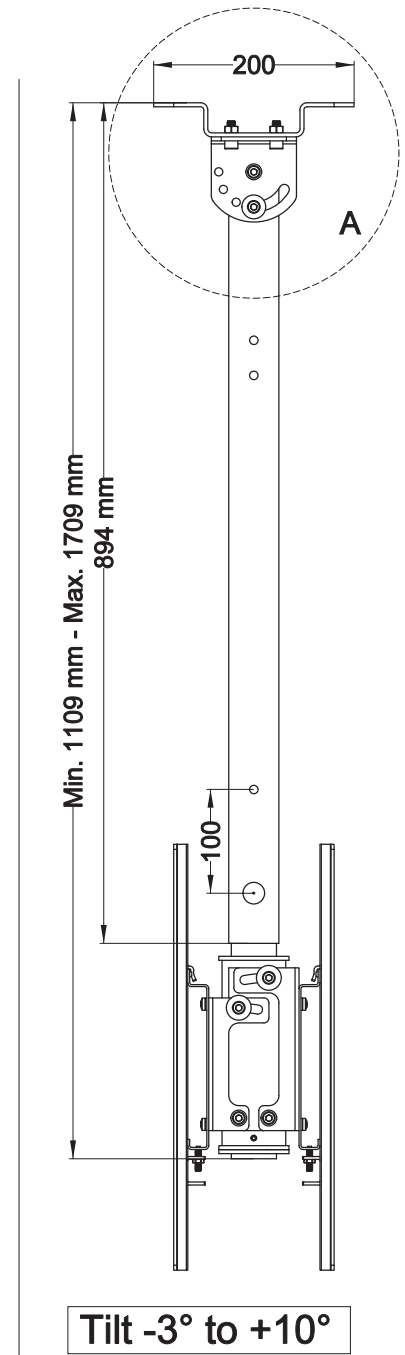

Assembly Instructions

List of parts

Screw List

J1		Screw M8x20	x4
J2		Nut M8	x4
J3		Screw M8x20	x4
J4		Washer 15/8	x2
J5		Washer 22/8	x2
J6		Washer Locking	x2
J7		Nos. 3, 4, 6	x3
J8		Screw M10x65	x1
J9		Nut M10	x1
J10		Plastic cover	x2
J11		Plastic cover	x20
H1		Screw M6x10	x8
H2		Washer 6,4	x8

Product Dimensions

All dimensions in mm.