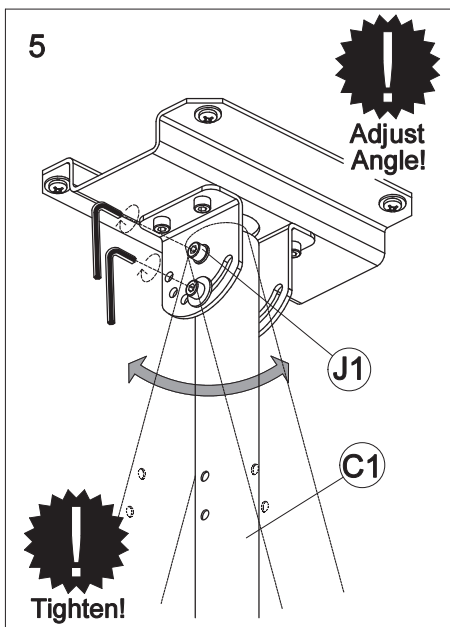

Assembly Instructions

List of parts

Screw List

J1		Screw M8x20	x4
J2		Nut M8	x4
J3		Screw M8x20	x4
J4		Washer 15/8	x2
J5		Washer 22/8	x2
J6		Washer Locking	x2
J7		Nos. 3, 4, 6	x3
J8		Screw M10x65	x1
J9		Nut M10	x1
J10		Plastic cover	x2
J11		Plastic cover	x20
H1		Screw M6x10	x8
H2		Washer 6,4	x8

Product Dimensions

All dimensions in mm.