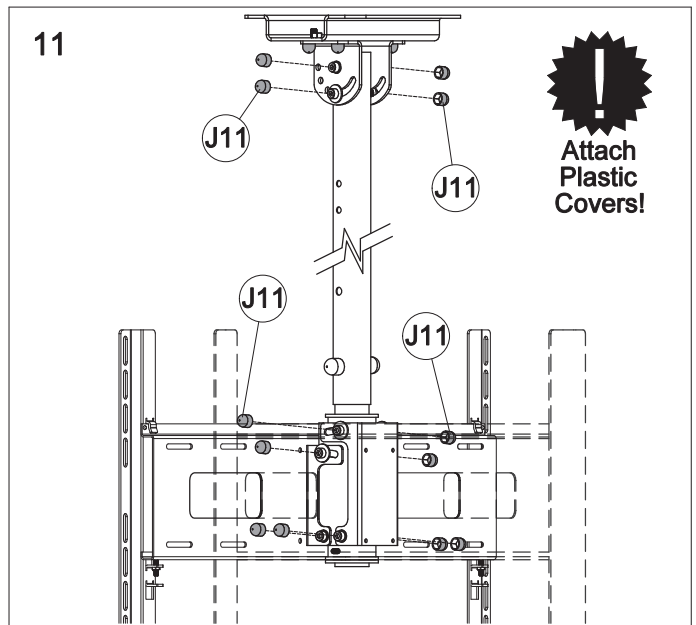

Assembly Instructions

List of parts

Screw List

J1		Screw M8x20	x4
J2		Nut M8	x4
J3		Screw M8x20	x4
J4		Washer 15/8	x2
J5		Washer 22/8	x2
J6		Washer Locking	x2
J7		Nos. 3, 4, 6	x3
J8		Screw M10x65	x1
J9		Nut M10	x1
J10		Plastic cover	x2
J11		Plastic cover	x20
H1		Screw M6x10	x8
H2		Washer 6,4	x8

Product Dimensions

All dimensions in mm.