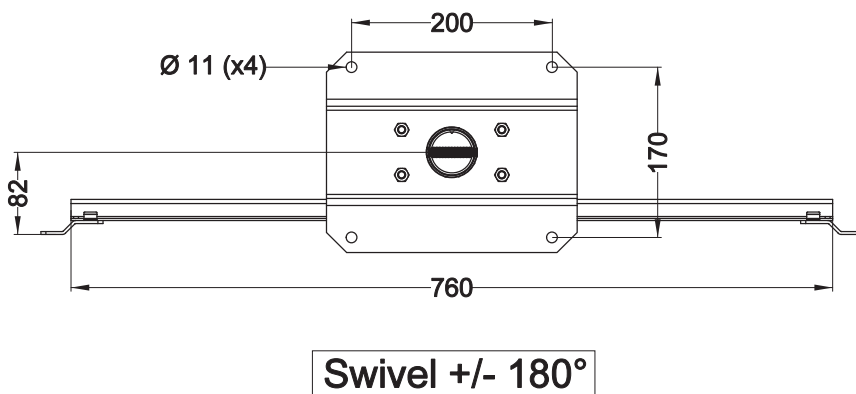

Assembly Instructions

List of parts

Screw List

J1		Screw M8x20	x4
J2		Nut M8	x4
J3		Screw M8x20	x4
J4		Washer 15/8	x2
J5		Washer 22/8	x2
J6		Washer Locking	x2
J7		Nos. 3, 4, 6	x3
J8		Screw M10x65	x1
J9		Nut M10	x1
J10		Plastic cover	x2
J11		Plastic cover	x20
H1		Screw M6x10	x8
H2		Washer 6,4	x8

Product Dimensions

All dimensions in mm.