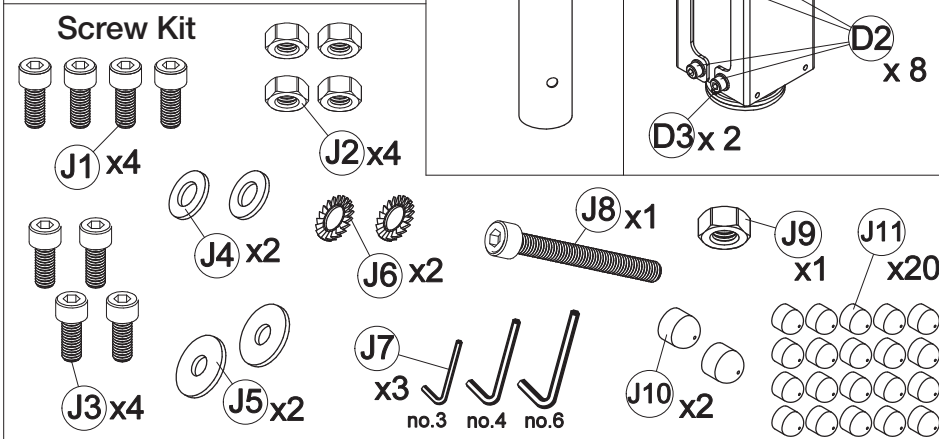

Assembly Instructions

List of parts

Screw List

J1		Screw M8x20	x4
J2		Nut M8	x4
J3		Screw M8x20	x4
J4		Washer 15/8	x2
J5		Washer 22/8	x2
J6		Washer Locking	x2
J7		Nos. 3, 4, 6	x3
J8		Screw M10x65	x1
J9		Nut M10	x1
J10		Plastic cover	x2
J11		Plastic cover	x20
H1		Screw M6x10	x8
H2		Washer 6,4	x8

Product Dimensions

All dimensions in mm.