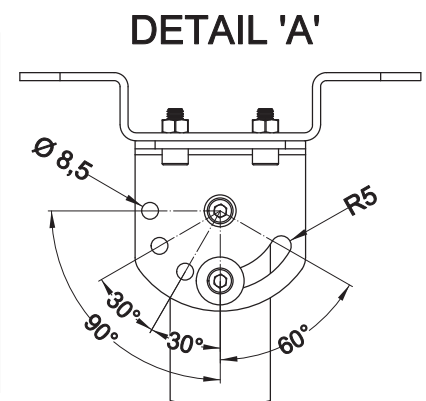

Assembly Instructions

List of parts

Screw List

J1		Screw M8x20	x4
J2		Nut M8	x4
J3		Screw M8x20	x4
J4		Washer 15/8	x2
J5		Washer 22/8	x2
J6		Washer Locking	x2
J7		Nos. 3, 4, 6	x3
J8		Screw M10x65	x1
J9		Nut M10	x1
J10		Plastic cover	x2
J11		Plastic cover	x20
H1		Screw M6x10	x8
H2		Washer 6,4	x8

Product Dimensions

All dimensions in mm.