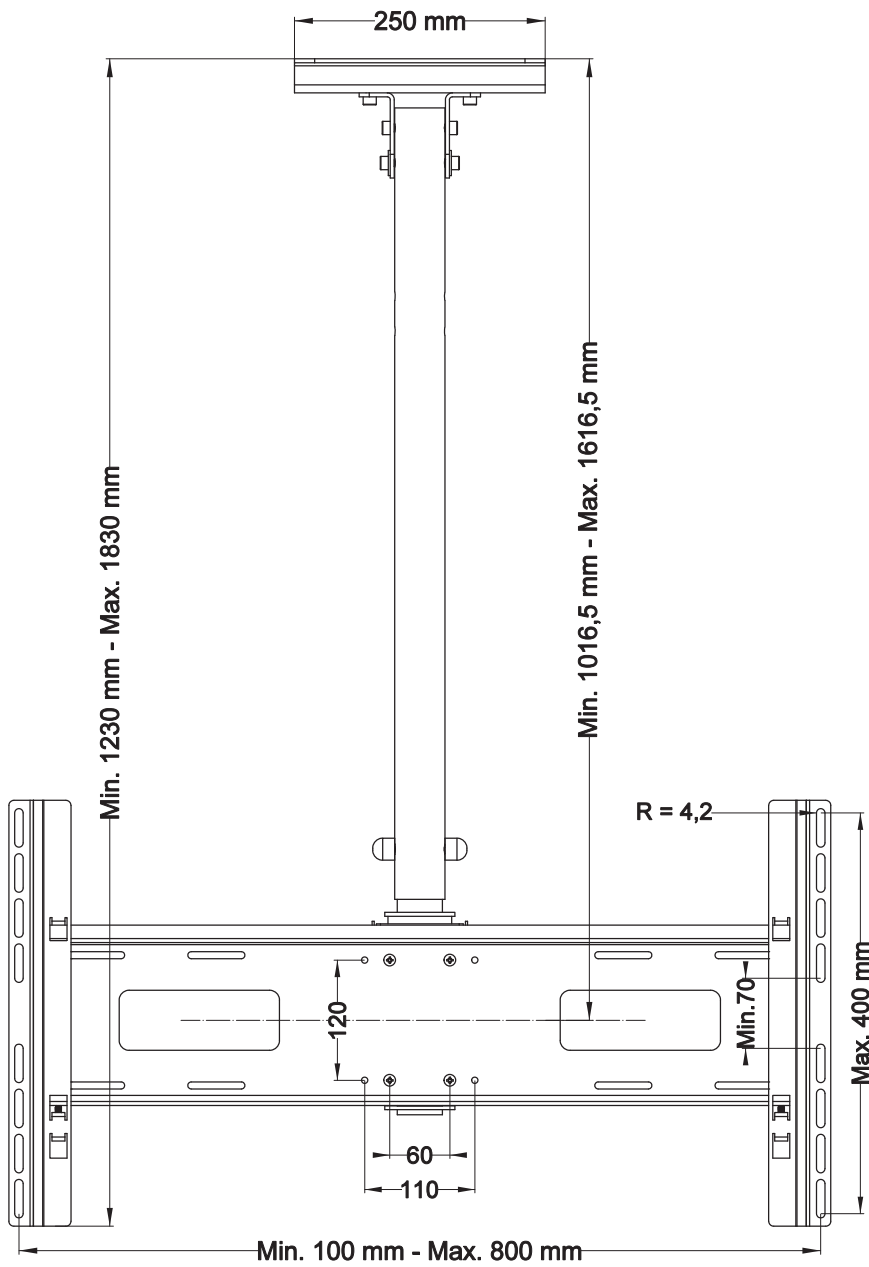

Assembly Instructions

List of parts

Screw List

J1		Screw M8x20	x4
J2		Nut M8	x4
J3		Screw M8x20	x4
J4		Washer 15/8	x2
J5		Washer 22/8	x2
J6		Washer Locking	x2
J7		Nos. 3, 4, 6	x3
J8		Screw M10x65	x1
J9		Nut M10	x1
J10		Plastic cover	x2
J11		Plastic cover	x20
H1		Screw M6x10	x8
H2		Washer 6,4	x8

Product Dimensions

All dimensions in mm.