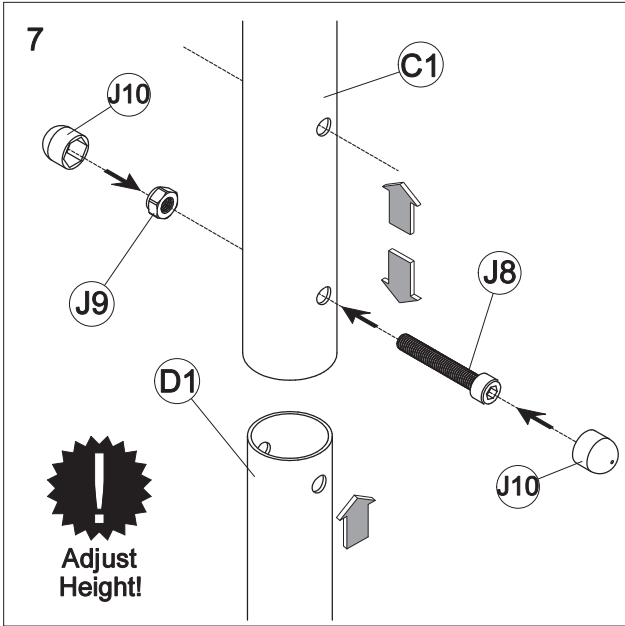

Assembly Instructions

List of parts

Screw List

J1		Screw M8x20	x4
J2		Nut M8	x4
J3		Screw M8x20	x4
J4		Washer 15/8	x2
J5		Washer 22/8	x2
J6		Washer Locking	x2
J7		Nos. 3, 4, 6	x3
J8		Screw M10x65	x1
J9		Nut M10	x1
J10		Plastic cover	x2
J11		Plastic cover	x20
H1		Screw M6x10	x8
H2		Washer 6,4	x8

Product Dimensions

All dimensions in mm.