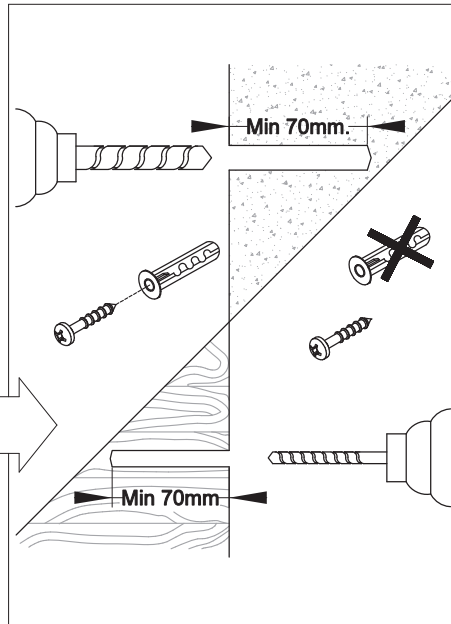

Assembly Instructions

List of parts

Screw List

J1		Screw M8x20	x4
J2		Nut M8	x4
J3		Screw M8x20	x4
J4		Washer 15/8	x2
J5		Washer 22/8	x2
J6		Washer Locking	x2
J7		Nos. 3, 4, 6	x3
J8		Screw M10x65	x1
J9		Nut M10	x1
J10		Plastic cover	x2
J11		Plastic cover	x20
H1		Screw M6x10	x8
H2		Washer 6,4	x8

Product Dimensions

All dimensions in mm.