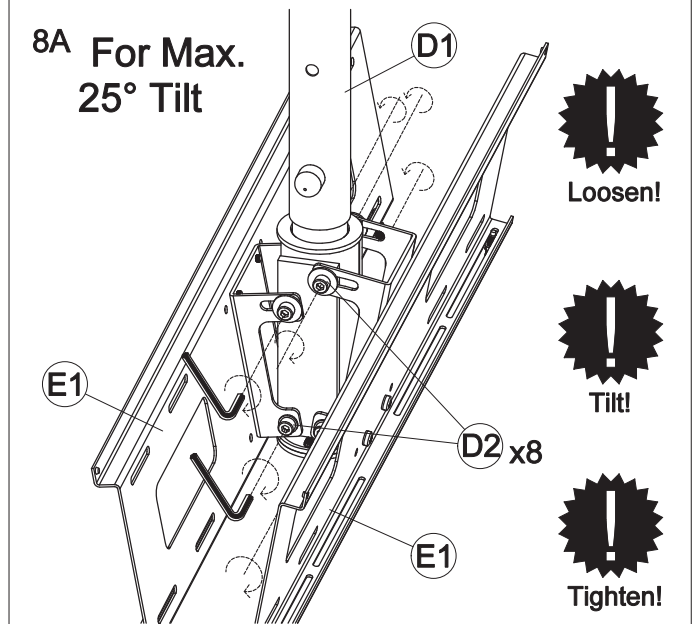

Assembly Instructions

List of parts

Screw List

J1		Screw M8x20	x4
J2		Nut M8	x4
J3		Screw M8x20	x4
J4		Washer 15/8	x2
J5		Washer 22/8	x2
J6		Washer Locking	x2
J7		Nos. 3, 4, 6	x3
J8		Screw M10x65	x1
J9		Nut M10	x1
J10		Plastic cover	x2
J11		Plastic cover	x20
H1		Screw M6x10	x8
H2		Washer 6,4	x8

Product Dimensions

All dimensions in mm.