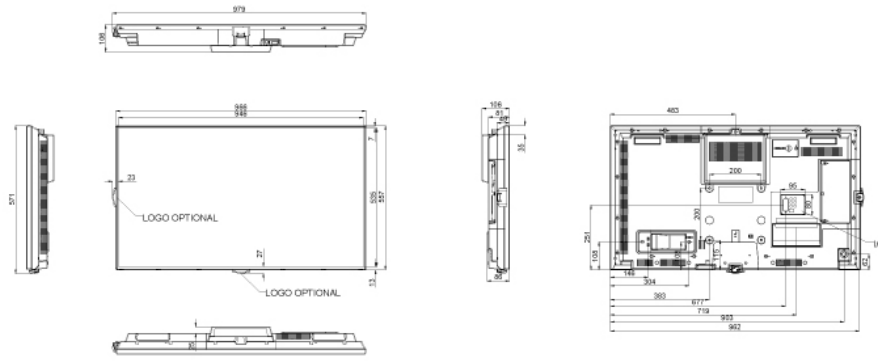

REVIZYON	REVIZYON NO	REVIZYON TARİHİ
1	04.10.2008	FORMAT: DİJİTAL-ENBİT
2		
3		

MODEL 43495 DS	DIMENSIONS (mm)		
	WIDTH mm	DEPTH mm	HEIGHT mm
PRODUCT	966	106	557
PACKAGING	1050	178	718

ACTIVE CELL DIMENSIONS

TOLERANCES	K	NAME: 43495 DS	REV: R01
0/0/5000	±0.10	CREATED: HOSEYİN ÇİFTÇİ	DATE: 04.10.2008
5000/10000	±0.30	LAST REV.: NİHAT ÖZTEN	SHEET: 1 / 1
10000/25000	±0.50	CHECK: HAKAN KÖPÜNCÜOĞLU	SCALE: 1:1
25000/50000	±0.75	APPROV.: Deniz ÇETİNYÜREK	UNIT: mm
50000/100000	±1.00	VESTEL VESTEL ELECTRONICS / ÜRETİM ÜRÜNLERİ TEL: +90236.2139640 FAX: +90236.2139512	
100000/250000	±1.50		
ANGLES	±0.5°