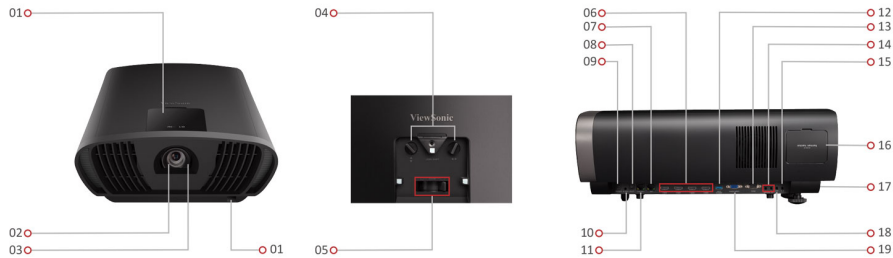

PROJECTOR
X100-4K

Key Features

- True 4K UHD visual experience
- Cinema SuperColor+™ Technology with 125% Rec.709
- 2nd generation LED technology with 30,000 hours lifespan
- Wide H/V lens shift for flexible installation
- Extremely low fan noise (20 dB) ensuring pure viewing

Product Description

ViewSonic's X100-4K is a 2,900 LED Lumens 4K UHD home cinema projector of superior performance and great value. Fulfilling movie lovers' dreams with 2nd generation LED technology, for cinematic colors and reliable light source life, low fan noise (20 dB), wide H/V lens shift and optical zoom combined into a proprietary design, the X100-4K serves as a professional choice for every home.

Visit Us ■ www.viewsonic.com

SPECIFICATION

Native Resolution:	3840x2160
Brightness:	2900 (LED Lumens)
Contrast Ratio:	3000000:1
Display Color:	1.07 Billion Colors
Light Source Type:	LED
Light Source Life (Normal):	up to 30000
Lamp Watt:	RGBB LED
Lens:	F1.8-1.825, f=12.62-15.13mm
Projection Offset:	0%
Throw Ratio:	1.2-1.44
Optical Zoom:	1.2x
Image Size:	40"-200"
Throw Distance:	1.06m-6.37m , (100" @2.65m)
Keystone:	+/- 40° (V)
Lens Shift V. Range:	Yes (+60%, -0%)
Lens Shift H. Range:	Yes (+25%, -25%)
Audible Noise (Normal):	23dB
Audible Noise (Eco):	20dB
Local Storage:	Total 16GB , (12GB available storage)
Resolution Support:	VGA(640 x 480) to , 4K(3840 x 2160)
HDTV Compatibility:	480i, 480p, 576i, 576p, 720p, 1080i, 1080p, 2160P
Horizontal Frequency:	30K-97KHz
Vertical Scan Rate:	24-120Hz

INPUT

Computer in (share with component):	1
HDMI:	4, (HDMI 2.0, HDCP 1.4/2.2)
Audio-in (3.5mm):	1
3D VESA (Sync):	1
USB Type A:	2, (USB3.0 Reader x1,, USB2.0 Reader x1)
RJ45 Input:	1, (Internet)

OUTPUT

Audio out (3.5mm):	1
S/PDIF:	1
Speaker:	20W cube x2
USB Type A (Power):	2, (USB3.0 - 5V/ 2A x1,, USB3.0 - 5V/ 900mA x1,, share with USB A Input)
12V Trigger (3.5mm):	2