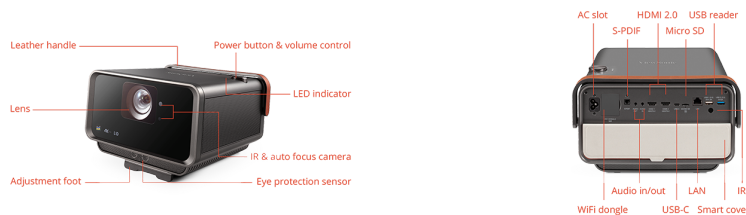

PROJECTOR X10-4K

Key Features

- 4K UHD LED Technology 125% Rec709
- Built-in Harman Kardon Speakers
- Smart Functionality + Voice Control
- Bluetooth and Wi-Fi Connectivity
- 0.8 Short Throw Ratio

Product Description

Combining stunning 4K resolution with smart streaming and a portable design, the ViewSonic X10-4K projector delivers a cinematic experience from anywhere in your home. With a lightweight design, easy carry handle, and short throw lens, this projector is easily moved from room to room, and even outdoors to your backyard. No matter where you watch, images remain vivid and clear thanks to 2,400 LED Lumens of brightness, Rec. 709 compatibility, and crisp Ultra HD 3840 x 2160 resolution. Integrated Wi-Fi connectivity lets you stream from your favourite content providers, while support for both Amazon Alexa and Google Assistant deliver the convenience of voice control. Featuring built-in Harman Kardon Bluetooth speakers and projecting screen sizes up to 120", this compact 4K projector delivers an immersive, big-time home entertainment experience.

Visit Us www.viewsonic.com

SPECIFICATION

Native Resolution:	3840x2160
Brightness (LED Lumens):	2400 LED Lumens
Contrast Ratio:	3000000:1
Display Colour:	1.07 Billion Colours
Light Source Type:	LED
Light Source Life (Normal):	up to 30000
Lamp Watt:	RGBB LED
Lens:	F=1.8, f=8.5mm
Projection Offset:	100% +/-5%
Throw Ratio:	0.8
Image Size:	30" - 200"
Throw Distance:	0.5-3.5m (100"@1.77m)
Keystone:	+/- 40° (Vertical)
Optical Zoom:	Fixed
Audible Noise (Normal):	30dB
Audible Noise (Eco):	26dB
Local Storage:	Total 16GB (12GB available storage)
Resolution Support:	VGA(640 x 480) to 4K(3840 x 2160)
HDTV Compatibility:	480i, 480p, 576i, 576p, 720p, 1080i, 1080p, 2160P
Horizontal Frequency:	30K~97KHz
Vertical Scan Rate:	24-120Hz