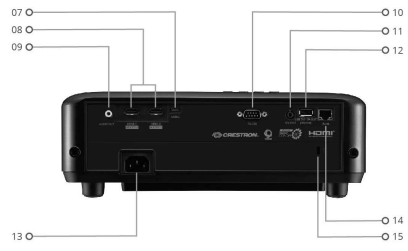

Key Features

- True 4K HDR
visual
experience
- Cinema
SuperColor™
Technology
with 100%
Rec.709
- Direct big-
screen
streaming
via USB
Type-C
- 4.2ms Ultra-
Fast Input &
240Hz high
refresh rate
- Warping,
auto V
keystone
and 1.3x
zoom for
flexible
installation

Product Description

The PX728-4K is a 2,000 ANSI Lumens 4K home cinema projector that offers excellent value for upgrading to 4K home entertainment. Enjoy bigger, better visuals in true 4K clarity with HDR/HLG support and richer colors through Cinema SuperColor™ Technology that covers 100% Rec.709. Gaming also gets an upgrade with 4.2ms Ultra-Fast Input, a 240Hz refresh rate, and USB Type-C connectivity for direct streaming from Nintendo® Switch. Powerful warping, auto V keystone, H/V keystone, and 1.3x optical zoom make setting up a big screen of up to 300" on any surface easier than ever. Adding on to that is the LAN control capability compatible with home automation systems and 12V trigger output, making the PX728-4K a perfect addition to your smart home.

INPUT

HDMI:	2 , (HDMI 2.0b/ HDCP 1.4/2.2)
USB Type C:	1 (5V/ 2A)

OUTPUT

Audio out (3.5mm):	1
Speaker:	10W
USB Type A (Power):	1 (5V/ 1.5A)
12V Trigger (3.5mm):	1

CONTROL

RS232 (DB 9-pin male):	1
RJ45 (LAN control):	1