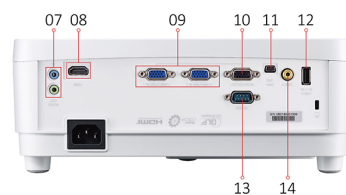

8. HDMI
9. COMPUTER
10. Monitor out
11. Mini USB
12. USB 5V/1.5A OUT
13. RS232
14. Video

Visit Us www.viewsonic.com