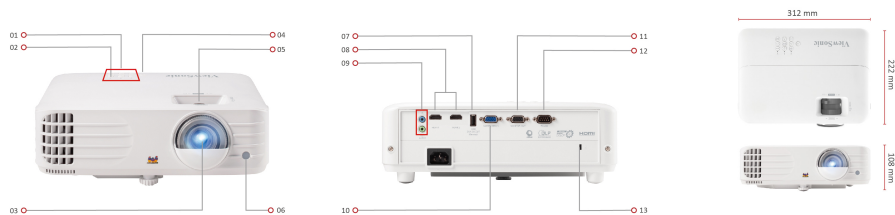

## Key Features

- 1.3X optical zoom
- SuperColor™ technology
- Energy-efficient SmartEco+ Mode
- Vertical Lens Shift
- vColorTuner

## Product Description

The ViewSonic PX703HD is a practical Home Cinema Projector, featuring 3500 ANSI lumens, 1080p Full HD resolution, and ViewSonic's exclusive SuperColor™ technology, which together produce the finest of details and stunning colour in any medium sized space. The projector comes with an energy-saving SuperEco+ mode that reduces power consumption and extends lamp life to up to 20,000 hours, reducing the frequency of lamp replacement and lowering maintenance costs. Digital lens shift and H/V keystone help users easily set up the projector at any angle. Dual HDMI input and USB power supply further increase the flexibility of the user's entertainment experience.

**SPECIFICATION**

Native Resolution:	1920x1080
DMD Type:	DC3
Brightness:	3500 ANSI Lumens
Contrast Ratio with SuperEco Mode:	12000:1
Display Colour:	1.07 Billion Colours
Light Source Type:	Lamp
Light Source Life (Normal):	5000
Light Source Life (SuperEco):	20000
Lamp Watt:	203W
Lens:	F=1.9-2.47, f=12-15.6mm
Projection Offset:	110%+/-6%
Throw Ratio:	1.13-1.47
Optical Zoom:	1.3x
Digital Zoom:	0.8x-2.0x
Image Size:	30"-300"
Throw Distance:	0.75m-9.76m (100"@2.5m)
Keystone:	+/- 40° (V)
Lens Shift V. Range:	Yes (+/- 5%)
Audible Noise (Normal):	31dB
Audible Noise (Eco):	27dB
Input Lag:	16ms
Resolution Support:	VGA(640 x 480) to WUXGA_RB(1920 x 1200) *RB-Reduced Blanking
HDTV Compatibility:	480i, 480p, 576i, 576p, 720p, 1080i, 1080p
Video Compatibility:	NTSC, PAL, SECAM
Horizontal Frequency:	15K-102KHz
Vertical Scan Rate:	23-120Hz

**OTHERS**

Power Supply Voltage:	100-240V+/- 10%, 50/60Hz (AC in)
Power Consumption:	Normal: 300W Standby: <0.5W
Operating Temperature:	0~40°C
Net Weight:	2.62kg
Dimensions (WxDxH) with Adjustment Foot:	312x222x108mm