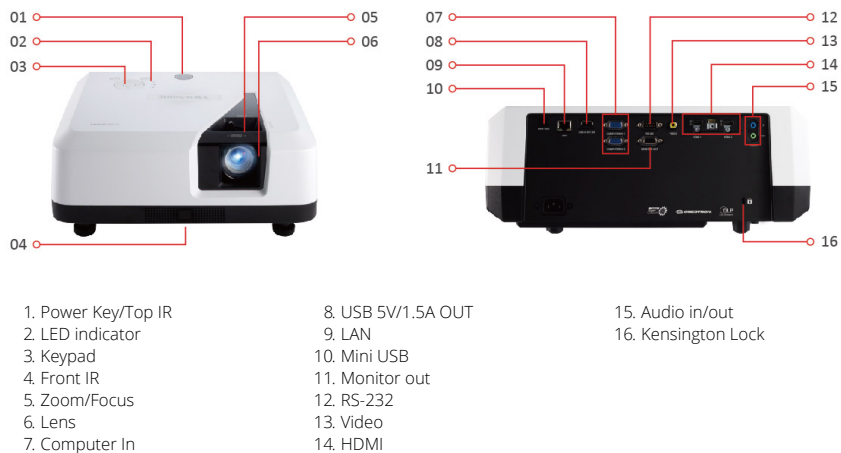

Product Description

The ViewSonic® LS700HD is a lamp-free 1080p laser home projector featuring 3,500 ANSI lumens high brightness and cinematic colour for you to set up your big screen experience in a bright living room or in your home theater. Thanks to laser phosphor technology, this projector offers up to 20,000 hours long life span and makes lamp replacement a thing of the past. Featuring 3X fast input, 3D Blu-ray capability, and a pre-set movie mode that uses Notch Filter technology, the LS700HD delivers an immersive big screen experience for playing games, watching movies or any kind of entertaining content.

Visit Us ■ www.viewsonic.com

SPECIFICATION

Native Resolution:	1920x1080
DMD Type:	DC3
Brightness:	3500 ANSI Lumens
Contrast Ratio with SuperEco Mode:	3000000:1
Display Colour:	1.07 Billion Colours
Light Source Type:	Laser Phosphor system
Light Source Life (Normal):	up to 20000
Light Source Life (SuperEco):	up to 20000
Lamp Watt:	Nichia MCD
Lens:	F=1.9-2.49, f=12-15.6mm
Projection Offset:	100%+/-5%
Throw Ratio:	1.13~1.47
Image Size:	60" - 300"
Throw Distance:	1.5-8.79m(100"@2.5m)
Keystone:	H: +/-40° , V: +/-40°
Optical Zoom:	1.3X
Digital Zoom:	0.8x ~ 2.0x
Audible Noise (Normal):	34dB
Audible Noise (Eco):	32dB
Input Lag:	16ms (TBD)
Resolution Support:	VGA(640 x 480) to FullHD(1920 x 1080)
HDTV Compatibility:	480i, 480p, 576i, 576p, 720p, 1080i, 1080p
Video Compatibility:	NTSC, PAL, SECAM
Horizontal Frequency:	15K~102KHz
Vertical Scan Rate:	23~120Hz

INPUT

Computer in (share with component):	2
Composite:	1
Audio-in (3.5mm):	1
HDMI:	2 (HDMI 1.4a/HDCP1.4 x2)

OUTPUT

Monitor out:	1
Audio out (3.5mm):	1
Speaker:	2W
USB Type A (Power):	1 (5V/ 1.5A)

CONTROL

RS232 (DB 9-pin male):	1
RJ45:	1
USB Type Mini B (Services):	1

OTHERS

Power Supply Voltage:	100-240V+/- 10%, 50/60Hz AC
Power Consumption:	Normal: 260W Standby: <0.5W
Operating Temperature:	0~40°C
Net Weight:	7.14Kg
Dimensions (WxDxH) with Adjustment Foot:	396x314x157mm