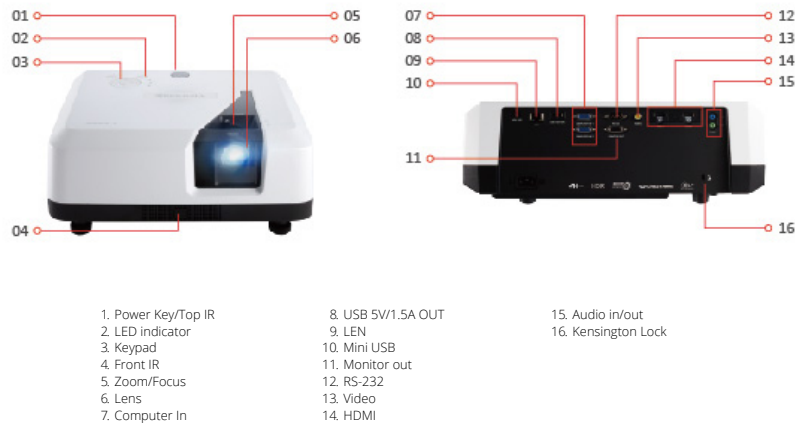

Visit Us  www.viewsonic.com

SPECIFICATION

Native Resolution:	3840x2160
DMD Type:	DC3
Brightness:	3500 ANSI Lumens
Contrast Ratio:	3000000:1
Display Colour:	1.07 Billion Colours
Light Source Type:	Laser Phosphor system
Light Source Life (Normal):	up to 20000
Lamp Watt:	Nichia MCD
Lens:	F=1.9-2.49, f=12-15.6mm
Projection Offset:	100%+/-5%
Throw Ratio:	1.13-1.47
Optical Zoom:	1.3X
Digital Zoom:	0.8x- 2.0x
Image Size:	60"-300"
Throw Distance:	1.5-8.79m (100"@2.5m)
Keystone:	+/- 40° (V)
Audible Noise (Normal):	34dB
Audible Noise (Eco):	32dB
Input Lag:	50ms
Resolution Support:	VGA(640 x 480) to 4K(3840 x 2160)
HDTV Compatibility:	480i, 480p, 576i, 576p, 720p, 1080i, 1080p,2160P
Video Compatibility:	NTSC, PAL, SECAM
Horizontal Frequency:	15K-102KHz
Vertical Scan Rate:	23-120Hz

INPUT

Computer in (share with component):	2
Composite:	1
HDMI:	2 (HDMI 2.0/HDCP 2.2 x1, HDMI2.0/HDCP 1.4 x1)
Audio-in (3.5mm):	1
USB Type A:	1 (USB2.0 Reader, share with power)
RJ45 Input:	1 (LAN control)

OUTPUT

Monitor out:	1
Audio out (3.5mm):	1
Speaker:	2W
USB Type A (Power):	1 (5V/ 1.5A)

CONTROL

RS232 (DB 9-pin male):	1
RJ45:	1
USB Type Mini B (Services):	1

OTHERS

Power Supply Voltage:	100-240V+/- 10%, 50/60Hz (AC in)
Power Consumption:	Normal: 260W Standby: <0.5W
Operating Temperature:	0~40°C
Net Weight:	7.14Kg
Gross Weight:	9.11Kg
Dimensions (WxDxH) with Adjustment Foot:	396x314x157mm
Packing Dimensions:	499x402x261mm
OSD Language:	English, French, Spanish, Thai, Korean, German, Italian, Russian, Swedish, Dutch, Polish, Czech, T-Chinese, S-Chinese, Japanese, Turkish, Portuguese, Finnish, Indonesian, India, Arabic, Vietnamese, Total 22 languages
User Guide Language:	English, S-Chinese, T-Chinese, Finnish, French, German, Italian, Japanese, Korean, Polish, Portuguese, Russian, Spanish, Swedish, Turkish, Total 15 languages