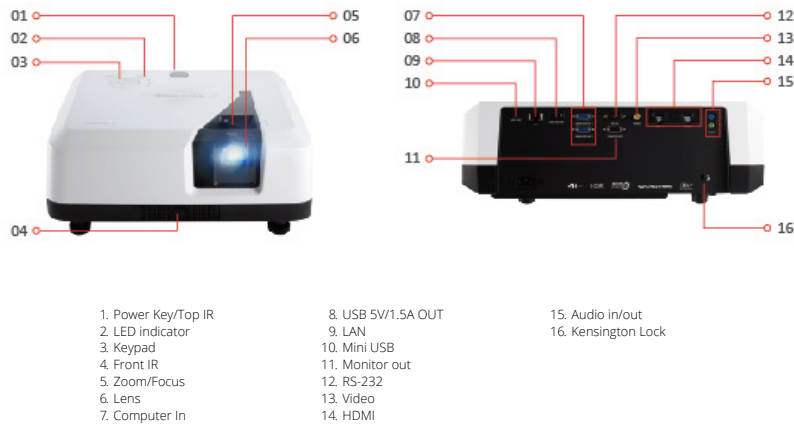

Visit Us  [www.viewsonic.com](http://www.viewsonic.com)

**SPECIFICATION**

Native Resolution:	3840x2160
DMD Type:	DC3
Brightness:	3300 ANSI Lumens
Contrast Ratio:	3000000:1
Display Colour:	1.07 Billion Colours
Light Source Type:	Laser Phosphor system
Light Source Life (Normal):	up to 20000
Lamp Watt:	Nichia MCD
Lens:	F=1.9-2.49, f=12-15.6mm
Projection Offset:	100%+/-5%
Throw Ratio:	1.13-1.47
Optical Zoom:	1.3X
Digital Zoom:	0.8x- 2.0x
Image Size:	60"-300"
Throw Distance:	1.5-8.79m (100"@2.5m)
Keystone:	+/- 40° (V)
Audible Noise (Normal):	34dB
Audible Noise (Eco):	32dB
Input Lag:	50ms
Resolution Support:	VGA(640 x 480) to 4K(3840 x 2160)
HDTV Compatibility:	480i, 480p, 576i, 576p, 720p, 1080i, 1080p,2160P
Video Compatibility:	NTSC, PAL, SECAM
Horizontal Frequency:	15K-102KHz
Vertical Scan Rate:	23-120Hz

**INPUT**

Computer in (share with component):	2
Composite:	1
HDMI:	2 (HDMI 2.0/HDCP 2.2 x1, HDMI2.0/HDCP 1.4 x1)
Audio-in (3.5mm):	1
USB Type A:	1 (USB2.0 Reader, share with power)
RJ45 Input:	1 (LAN control)

**OUTPUT**

Monitor out:	1
Audio out (3.5mm):	1
Speaker:	2W
USB Type A (Power):	1 (5V/ 1.5A)

**CONTROL**

RS232 (DB 9-pin male):	1
RJ45:	1
USB Type Mini B (Services):	1

**OTHERS**

Power Supply Voltage:	100-240V+/- 10%, 50/60Hz (AC in)
Power Consumption:	Normal: 260W Standby: <0.5W
Operating Temperature:	0~40°C
Net Weight:	7.14Kg
Gross Weight:	9.11Kg
Dimensions (WxDxH) with Adjustment Foot:	396x314x157mm
Packing Dimensions:	499x402x261mm
OSD Language:	English, French, Spanish, Thai, Korean, German, Italian, Russian, Swedish, Dutch, Polish, Czech, T-Chinese, S-Chinese, Japanese, Turkish, Portuguese, Finnish, Indonesian, India, Arabic, Vietnamese, Total 22 languages
User Guide Language:	English, S-Chinese, T-Chinese, Finnish, French, German, Italian, Japanese, Korean, Polish, Portuguese, Russian, Spanish, Swedish, Turkish, Total 15 languages