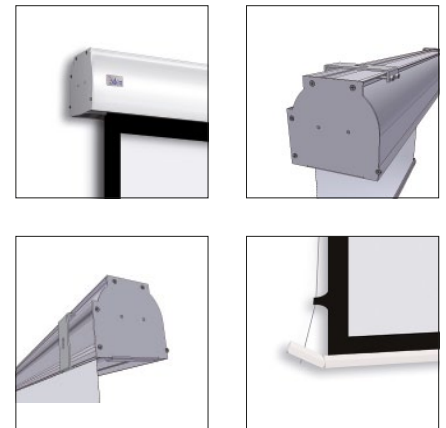

The research carried out by Adeo on tensioning systems has reached a new record, crossing the threshold of the 3.5 m base with the Alumid screen. Marked by the quality of its in-built roller and solidity of the entire structure, this screen can be used in the Tensio version. The CTS (Constant Tension System) provides constant self-tensioning through time, obtained through two counterweights hooked onto hinges at the ends of the screen's base, which tension the rigid cables threaded through the lateral eyelets. During screen rolling the eyelets remain outside the edge of the surface, thus avoiding the formation of annoying creases (see page 8). A must for providing high quality projection even in large-scale environments and in the presence of a vast audience.

Create your own screen with the PSS:

- > **personalized dimensions:** width and height
- > **roller type:** standard motorized and radio integrated
- > **case:** available only with case
- > **case color:** available in white or black
- > **projection surfaces:** ReferenceWhite, ReferenceGrey, VisionWhite, VisionWhitePro, VisionAcoustik and Vision MacroAcoustik only with black borders
- > **height of top:** from 10 to 45 cm
- > **projection surface drop:** front or rear
- > **side of command/motor:** right or left

Standard accessories:

- > kit with wall -or ceiling- quick mount brackets
- > unipolar selector switch
- > remote control (only for radio-integrated version)

Optional accessories:

- > receiver and RF remote control for motorized screen (3 modalities: basic, automatic and compatible with domotic systems)
- > receiver and infrared remote control
- > bracket extensions for screens up to 60 cm