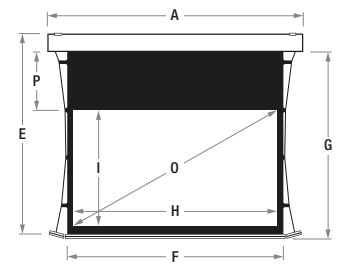

Standard formats

1.78:1	1.33:1
16:9	4:3

PSS formats

2.35:1	1.85:1	1.6:1	1.25:1	1.00:1
21:9	16:10	5:4	1:1	

Surfaces Fireproof Certification

B1	M1