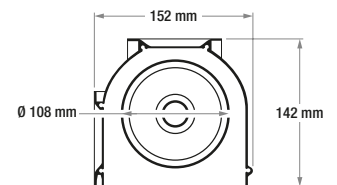

Standard formats

1.78:1	1.33:1
16:9	4:3

PSS formats

2.35:1	1.85:1	1.6:1	1.25:1	1.00:1
21:9	16:10	5:4	1:1	

Surfaces Fireproof Certification

B1	M1