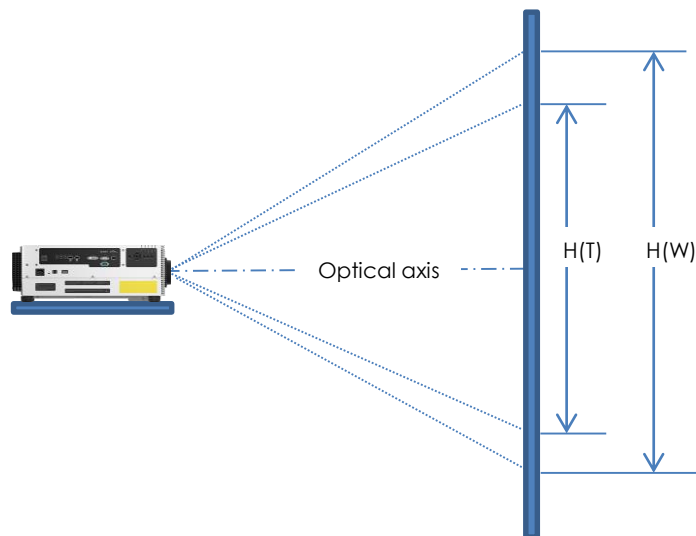

PROJECTION DISTANCE (METERS)

Lens	100"	200"	300"	400"	500"	600"
Ultra-Wide Fixed Zoom lens RS-SL06UW	1.2	2.3	3.5			
Wide Fixed Zoom lens RS-SL03WF	1.73	3.45	5.17			
Wide Zoom Lens RS-SL05WZ	2.2 - 3.2	4.3 - 6.5	6.5 - 9.7	8.6 - 13	10.8 - 16.3	12.9 - 19.5
Standard Zoom Lens RS-SL01ST	3.2 - 4.8	6.4 - 9.6	9.6 - 14.5	12.9 - 19.3	23.8 - 40.4	16.1 - 24.1
Long Zoom Lens RS-SL02LZ	4.7 - 8	9.5 - 16.1	14.2 - 24.2	19 - 32.3	23.8 - 40.4	28.5 - 48.5
Ultra-Long Zoom Lens RS-SL04UL	7.6 - 14.9	15.2 - 29.8	22.7 - 44.6	30.2 - 59.4	37.7 - 74.2	45.2 - 89