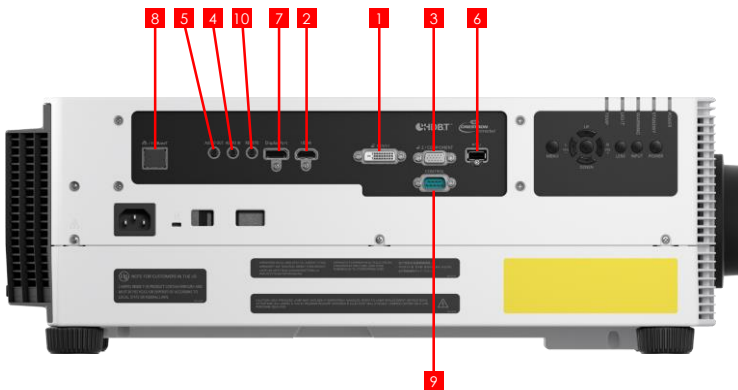

Digital Video Scan Systems	WUXGA / UXGA / WSXGA+ / SXGA+ / WXGA+ / FWXGA / WXGA / SXGA / XGA / SVGA / VGA
Component Video Scan Systems	1080p / 1080i / 720p / 576p / 480p
HDBaseT input	1080p / 1080i / 720p / 576p / 576i / 480p / 480i

USB data transfer

Network communication	Equivalent to the input of digital RGB and digital video JPEG still image
Built-in Speaker	NMPJ - 'Network Multiprojection' screen transfer (Canon protocol) 1W RMS, Monaural

PORTS AND CONNECTORS

Digital RGB / Analogue RGB Input 1	DVI-I 29-pin
Digital Video and Audio Input	HDMI (incl Deep Colour)
Digital Video and Audio Input HDBaseT input	DisplayPort RJ-45 (HDBaseT) Image, audio, control signal & network

Analogue RGB Input 2 / component

Wi-Fi encryption

Wi-Fi Connection Modes

Wi-Fi certification and WPS

Wired Remote Control

MECHANISMS

Elevation Mechanism	Four rotary feet, extension length 14.6mm. Maximum angle of elevation +/-1.8°

RATINGS

Dimensions (W x H x D)	480mm x 196mm x 545mm (excluding protrusions)
Weight	17kg (without lens)
Power Source	100V - 240V AC, 50/60Hz
Power Consumption	XEED WUX5800Z: 485 W XEED WUX6600Z: 525 W XEED WUX7000Z: 540 W

Power consumption Quiet mode

Heat Dissipation

Light Source Life

Storage Environment

Warranty	0°C to +45°C (20%RH - 85%RH) -20°C to +60°C 5 years

Disclaimer

All data is based on Canon standard testing methods except where indicated
Subject to change without notice.

CONNECTIVITY

	Connector	Signal
Video input	1	DVI-I Digital PC/Analogue PC
	2	HDMI Digital PC/video (incl. audio)
	3	Mini Dsub 15 Analog PC2/Component Video
Audio input	4	Mini jack Stereo Sound
	5	Mini jack Stereo Sound
Connector	6	USB type A USB connection
	7	Display Port Digital PC & video
	8	HDBaseT Video, audio, Ethernet, Control, RJ-45
	9	D sub 9 RS-232C connection
	10	Mini jack Wired remote controller connection

Canon Inc.
canon.com
Canon Europe
canon-europe.com
English edition
Canon Europa NV 2018