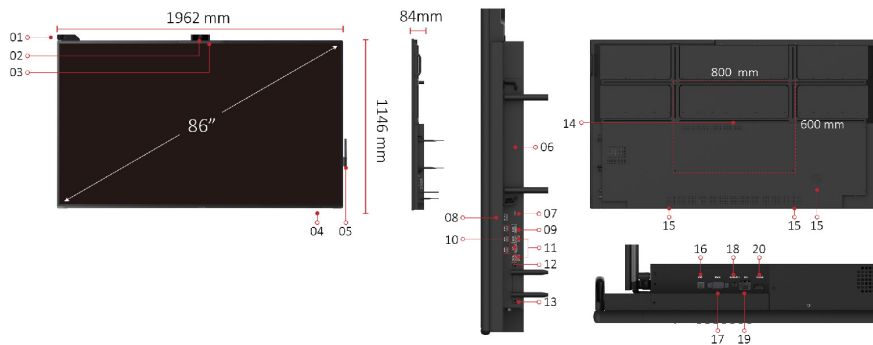

Product Description

The ViewBoard® IFP70, our flagship interactive display, is tailored for visual collaboration in a digital workplace. Adopting advanced Projected Capacitive (PCAP) touch technology, it has a frameless, flat touchscreen to deliver precise responsiveness and the most accurate touch experience. Together with the smart pen, it enables you to write naturally and accurately like a real pen on a 4K Ultra HD resolution screen, streamlining visual collaboration. The ViewBoard® IFP70 series has quick, easy connectivity for content sharing via USB-C cable or wireless ViewBoard® Cast. Furthermore, it has a high quality video conferencing solution for the remote workforce with certified FHD camera, 6 mic array and 2.1 speaker configuration. In addition, the ViewBoard® IFP70 series gives you extra security to keep your information safe, private and compliant. It has built-in, AWS-powered myViewBoard™ whiteboarding software and an optional Intel® vPro™ slot-in PC. The ViewBoard® IFP70 series is also equipped with IoT sensors, which meet Windows Collaboration Display standards. It can work with Microsoft Azure Digital Twins to monitor and optimise your smart meeting rooms and collaboration spaces.