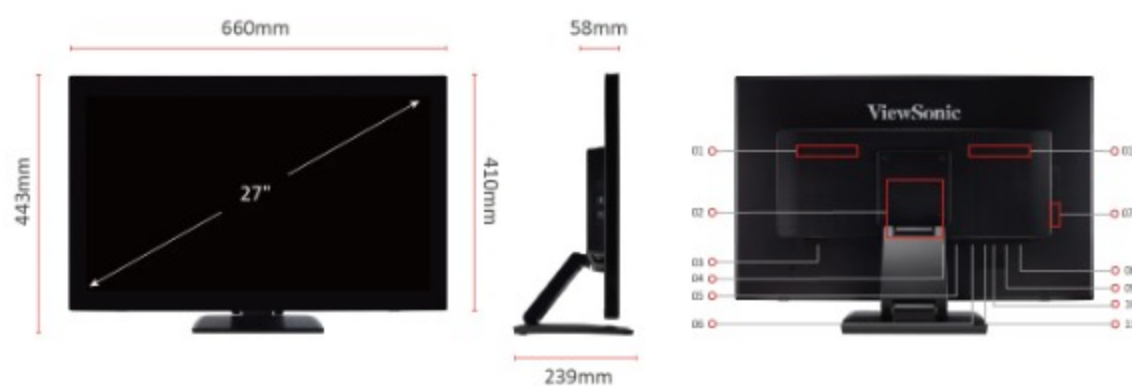

Key Features

- SuperClear® technology
- Advanced ergonomic stand for tilt or flat
- HDMI, DisplayPort and VGA inputs
- 50M:1 dynamic contrast ratio
- Supports Windows® 7/8/10/11 and selected Linux, Chrome, and Android

Product Description

The ViewSonic TD2760 is an ideal solution for both commercial and consumer touch screen applications. With an intuitive 10-point multi-touch display and a full 1080p HD resolution, the 27-inch TD2760 delivers a versatile solution for use in the office or at home, as well as for use as an information kiosk in public areas, retail, and corporate sectors. SuperClear® technology with ultra-wide viewing angles and 50M:1 MEGA Dynamic Contrast Ratio bring greater definition and clarity to multimedia content. For added convenience, cross-platform compatibility works with operating systems such as Windows 10/11, Linux, Chrome, and Android.* Built-in connectivity options include DisplayPort, HDMI, and VGA ports along with a VESA mount design, offering additional convenience for use as a wall-mount display. Additionally, the RS232 port provides local control for other RS232 connected devices, while HDMI CEC offers local control of multiple connected devices such as HD set-top boxes, media players, and sound systems. Even more, the ergonomic stand makes it easy for the user to tilt and raise the monitor, or lay it flat for the most natural position, and create a comfortable working environment. Lastly, low power consumption with Energy Star certification saves energy costs while reducing carbon emission. *Supports Windows 7/8/10/11, the latest Linux Kernel 4.X/3.X, the latest Chrome version, and Android 6.0 & 7.0