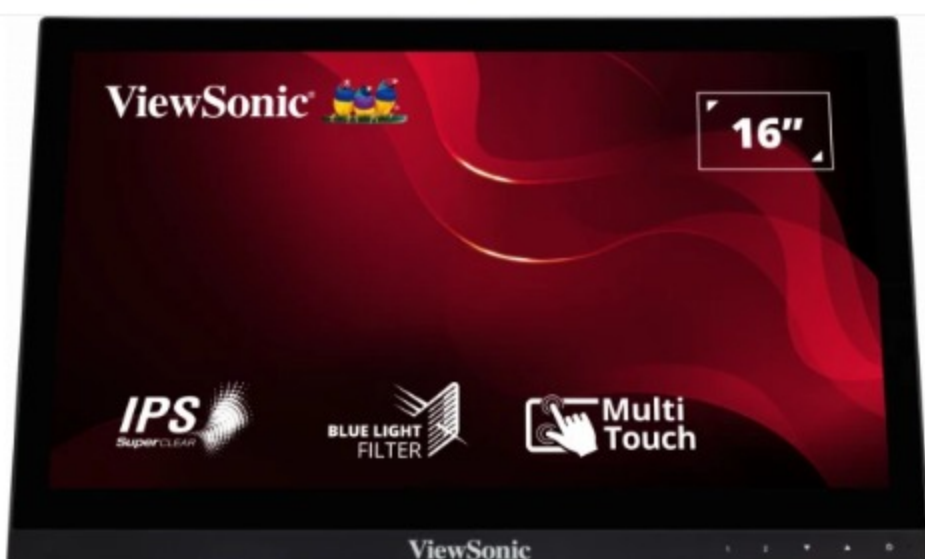

Key Features

- HD 768p Resolution
- 10-point projected capacitive touch
- HDMI and VGA inputs
- Dual integrated speakers
- Durable, Scratch-resistant Screen

Product Description

The ViewSonic TD1630-3 is a 16" (15.6" viewable) display with 10-point multi-touch functionality. With an advanced ergonomic design, the TD1630-3 can tilt or lay flat to give users maximum comfort. Delivering touchscreen versatility, this display offers fantastic flexibility for retail or business settings, while VGA and HDMI inputs provide ample connectivity. Compatibility with a wide range of operating systems, including Windows 10/11 and Linux versions*, along with dual integrated speakers, make this intuitive touchscreen a highly accurate, ultra-responsive touch experience that is ideal for interactivity in a retail or business settings.

*Supports Windows 7/8/10/11, Linux Kernel 4.X/3.X

1. Internal Speakers
2. USB
3. DC In
4. VESA Compatible(Wall Mount 75x75mm)
5. VGA
6. HDMI
7. Earphone

Visit Us www.viewsonic.com

DISPLAY

Display Size (in.):	16
Viewable Area (in.):	15.6
Panel Type:	TN Technology
Resolution:	1366 x 768
Resolution Type:	WXGA (Wide XGA)
Static Contrast Ratio:	500:1 (typ)
Dynamic Contrast Ratio:	10M:1
Light Source:	LED
Brightness:	190 cd/m ² (typ)
Colors:	262K
Color Space Support:	8 bit true
Aspect Ratio:	16:9
Response Time (Typical Tr+Tf):	12ms
Viewing Angles:	90° horizontal, 60° vertical
Backlight Life (Hours):	15000 Hrs (Min)
Curvature:	Flat
Refresh Rate (Hz):	60
Blue Light Filter:	Yes
Color Gamut:	NTSC: 45% size (Typ) sRGB: 67% size (Typ)
Pixel Size:	0.252 mm (H) x 0.252 mm (V)
Touch Screen:	Projected Capacitive, 10-point multi-touch
Surface Treatment:	Glossy, Hard Coating (7H)
Cover Glass Thickness:	0.83mm