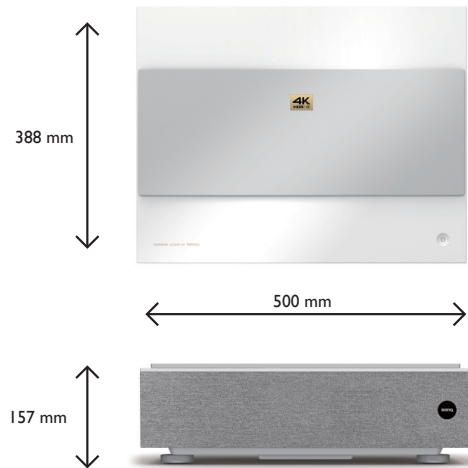

Dimensions