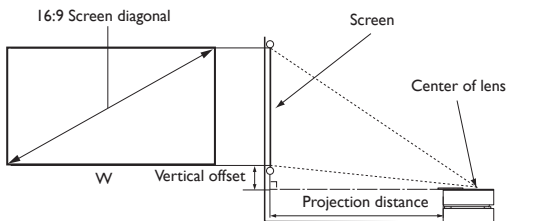

*** Default picture mode is Living room

Input and Output Terminals

- 1 HDMI 2 (ARC, 2.0b, HDCP2.2)
- 2 HDMI 1 (2.0b, HDCP2.2)
- 3 USB 3.0 Type A (Media Reader, FW upgrade)
- 4 RS232 input (D-sub 9pin, male)
- 5 Audio output (S/PDIF)
- 6 AC Power cable inlet
- 7 USB 2.0 Type A (Media Reader, FW upgrade, 5V/2.5A for ATV)
- 8 USB 2.0 Type A (Media Reader, FW upgrade, 5V/2.5A for ATV)
- 9 Receiver (Front / Top)

Dimensions

Distance Chart

Screen Size				Projection Distance	Vertical Offset
Diagonal	Height	Width			
inch	mm	mm	mm	mm	mm
70	1778	1550	872	73	160
80	2032	1771	996	120	191
90	2286	1992	1121	176	221
95	2413	2103	1183	200	236
100	2540	2214	1245	222	252
120	3048	2657	1494	331	313

• The screen aspect ratio is 16:9 and the projected picture is in a 16:9 aspect ratio

Extra Features

- Automatic Sunroof Slider Design

- Built-in TreVolo Front Speakers

- Integrated Screen-size Measuring Tool