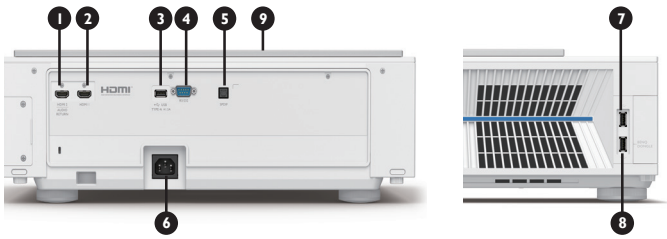

Input and Output Terminals

- 1 HDMI 2 (ARC, 2.0b, HDCP2.2)
- 2 HDMI 1 (2.0b, HDCP2.2)
- 3 USB 3.0 Type A (Media Reader, FW upgrade)
- 4 RS232 input (D-sub 9pin, male)
- 5 Audio output (S/PDIF)
- 6 AC Power cable inlet
- 7 USB 2.0 Type A (Media Reader, FW upgrade, 5V/2.5A for ATV)
- 8 USB 2.0 Type A (Media Reader, FW upgrade, 5V/2.5A for ATV)
- 9 Receiver (Front / Top)