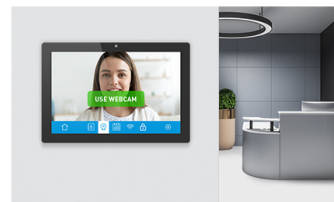

Built-in webcam & speakers

Making the screen a perfect solution for semi or fully automated reception solutions allowing businesses to track and manage visitor traffic at the front desk lobby without compromising on the safety and security of your staff, visitors and company assets.