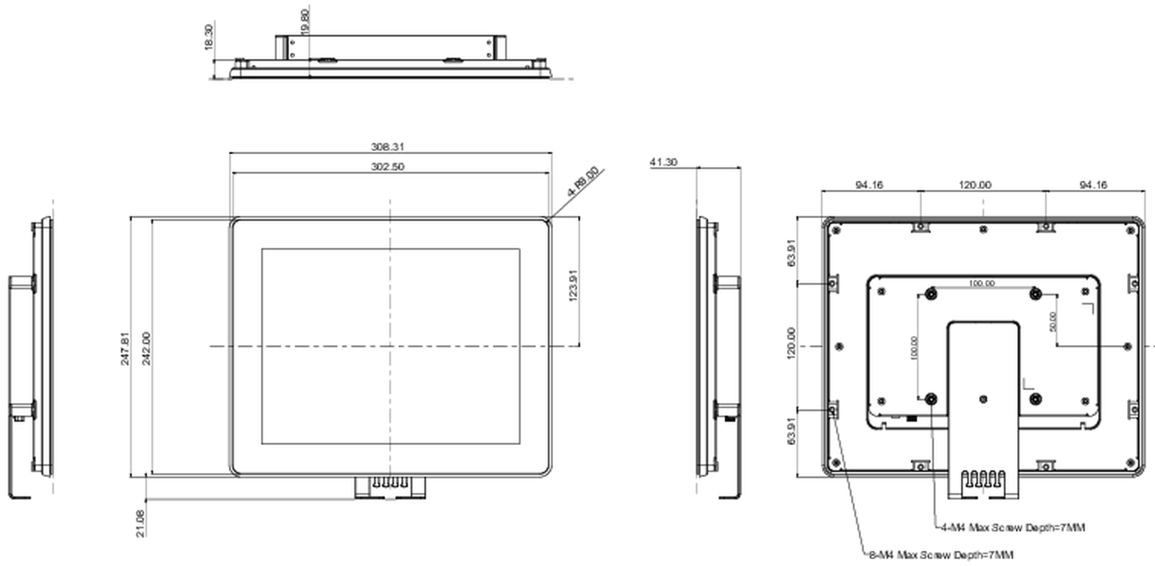

iiyama - TF1215MC-B1

All trademarks and registered trademarks acknowledged. E & O E. Specification subject to change without notice. All LCD's comply with ISO-9241-307:2008 in connection with pixel defects.

© IIYAMA CORPORATION. ALL RIGHTS RESERVED