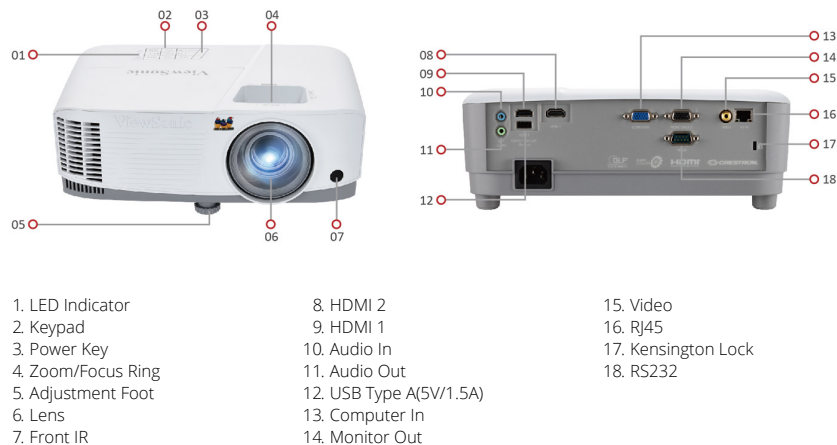

ViewSonic  PROJECTOR
PG707W

Key Features

- Larger screen size with lower cost-per-inch
- Throw ratio match & 1.3x zoom for hassle-free equipment upgrade
- Energy-efficient 20,000 hours lamp life
- Comprehensive LAN control for efficient management
- H/V Keystone adjustment enabling side projection

Product Description

The ViewSonic PG707W is a 4,000 ANSI Lumens WXGA value business/education projector. With a throw ratio that matches mainstream installation conditions and 1.3x optical zoom, it serves as a hassle-free upgrade choice for users to easily get bright and large images with low cost-per-inch in small-to-medium meeting/training rooms. Adding on to that are the energy-efficient 20,000 hours long lamp life and comprehensive LAN control compatibility, making it even more favorable to cost-effective and efficient management.

Visit Us ■ www.viewsonic.com

SPECIFICATION

Native Resolution:	1280x800
DMD Type:	DC3
Brightness:	4000 (ANSI Lumens)
Contrast Ratio with SuperEco Mode:	22000:1
Display Color:	1.07 Billion Colors
Light Source Type:	Lamp
Light Source Life (hours) with Normal Mode:	6000
Light Source Life (hours) with SuperEco Mode:	20000
Lamp Watt:	203W
Lens:	F=2.59-2.87, f=16.88-21.88mm
Projection Offset:	120%+/-5%
Throw Ratio:	1.21-1.57
Optical Zoom:	1.3x
Digital Zoom:	0.8x-2.0x
Image Size:	30"-300"
Throw Distance:	0.78m-10.14m, (100"@2.61m)
Keystone:	H: +/-40° , V: +/-40°
Audible Noise (Normal):	32dB
Audible Noise (Eco):	28dB
Input Lag:	16ms
Resolution Support:	VGA(640 x 480) to FullHD(1920 x 1080)
HDTV Compatibility:	480i, 480p, 576i, 576p, 720p, 1080i, 1080p
Video Compatibility:	NTSC, PAL, SECAM
Horizontal Frequency:	15K-102KHz
Vertical Scan Rate:	23-120Hz

INPUT

Computer in (share with component):	1
Composite:	1
HDMI:	2 (HDMI 1.4/ HDCP 1.4)
Audio-in (3.5mm):	1

OUTPUT

Monitor out:	1
Audio out (3.5mm):	1
Speaker:	10W
USB Type A (Power):	1 (5V/1.5A)

CONTROL

RS232 (DB 9-pin male):	1
RJ45 (LAN control):	1