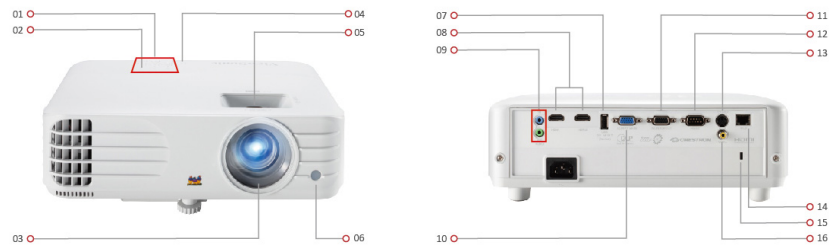

## Product Description

The ViewSonic PG706HD features 4000 ANSI lumens of brightness to project the finest of details in any ambient setting. High brightness and a Full HD 1920 x 1080 resolution provide you with perfect projection in any medium sized space, such as a meeting room or classroom. The PG706HD comes with an energy-saving SuperEco+ mode that reduces power consumption and extends lamp life to 20,000 hours, reducing the frequency of lamp replacement and lowering maintenance costs. In addition to dual HDMI, Video, S-Video, and VGA, the projector is integrated with RS232 and LAN, certified by Crestron, AMX, PJ Link and Extron networkable solutions, making it easy to control and monitor the projector remotely.

Visit Us  [www.viewsonic.com](http://www.viewsonic.com)

**SPECIFICATION**

Native Resolution:	1920x1080
DMD Type:	DC3
Brightness:	4000 ANSI Lumens
Contrast Ratio with SuperEco Mode:	12000:1
Display Color:	1.07 Billion Colours
Light Source Type:	Lamp
Light Source Life (Normal):	4000
Light Source Life (SuperEco):	20000
Lamp Watt:	245W
Lens:	F=2.0~2.05, f=15.843-17.445mm
Projection Offset:	110%+/-6%
Throw Ratio:	1.5-1.65
Optical Zoom:	1.1x
Digital Zoom:	0.8x-2.0x
Image Size:	30"-300"
Throw Distance:	1.00m-10.96m (100"@3.32m)
Keystone:	+/- 40° (V)
Lens Shift V. Range:	Yes (+/- 5%)
Audible Noise (Normal):	32dB
Audible Noise (Eco):	27dB
Input Lag:	16ms
Resolution Support:	VGA(640 x 480) to WUXGA_RB(1920 x 1200) *RB-Reduced Blanking
HDTV Compatibility:	480i, 480p, 576i, 576p, 720p, 1080i, 1080p
Video Compatibility:	NTSC, PAL, SECAM
Horizontal Frequency:	15K-102KHz
Vertical Scan Rate:	23-120Hz

**INPUT**

Computer in (share with component):	1
Composite:	1
S-Video:	1
HDMI:	2 (HDMI 1.4/ HDCP 1.4)
Audio-in (3.5mm):	1
RJ45 Input:	1 (LAN control)

**OUTPUT**

Monitor out:	1
Audio out (3.5mm):	1
Speaker:	10W
USB Type A (Power):	1 (5V/ 1.5A)