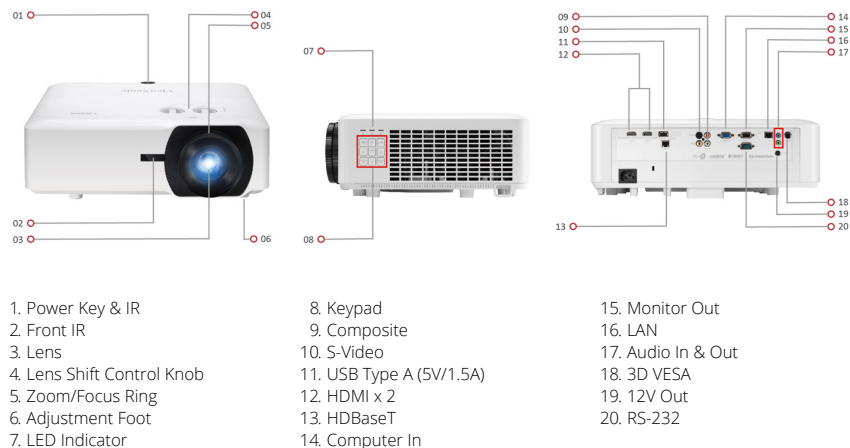

ViewSonic® PROJECTOR LS850WU

Key Features

- 5,000 ANSI Lumens offering bright images in any environment
- 2nd generation Laser Phosphor technology with 20,000 hours lifespan
- Wide H/V lens shift and 1.6x optical zoom for flexible installation
- Creativity realised by 360° projection & Portrait mode
- Cost-effective compact size and built-in HDBaseT

Visit Us  www.viewsonic.com

SPECIFICATION

Native Resolution:	1920x1200
DMD Type:	DC3
Brightness:	5000 ANSI Lumens
Contrast Ratio:	3000000:1
Display Colour:	1.07 Billion Colours
Light Source Type:	Laser Phosphor system
Light Source Life (Normal):	up to 20000
Lamp Watt:	Nichia 67W x2
Lens:	F=1.81-2.1, f=14.3-22.9mm
Projection Offset:	0%
Throw Ratio:	1.36-2.18
Optical Zoom:	1.6X
Digital Zoom:	0.8x-2.0x
Image Size:	30"-300"
Throw Distance:	0.88-14.09m (100"@2.93m)
Keystone:	H: +/-40° , V: +/-40°
Lens Shift V. Range:	Yes (+50%, -50%)
Lens Shift H. Range:	Yes (+23%, -23%)
Audible Noise (Normal):	36dB
Audible Noise (Eco):	29dB
Input Lag:	16ms
Resolution Support:	VGA(640 x 480) to WUXGA(1920 x 1200)
HDTV Compatibility:	480i, 480p, 576i, 576p, 720p, 1080i, 1080p
Video Compatibility:	NTSC, PAL, SECAM
Horizontal Frequency:	15K-102KHz
Vertical Scan Rate:	23-120Hz

INPUT

Computer in (share with component):	1
Composite:	1
S-Video:	1
HDMI:	2 (HDMI 1.4a/HDCP1.4 x2)
Audio-in (3.5mm):	1
Audio-in (RCA R/L):	1
3D VESA (Sync):	1
HDBaseT:	1
RJ45 Input:	1 (LAN control)

OUTPUT

Monitor out:	1
Audio out (3.5mm):	1
Speaker:	10W x2
USB Type A (Power):	1 (5V/ 1.5A) (share with service)
12V Trigger (3.5mm):	1 (3.5mm)

CONTROL

RS232 (DB 9-pin male):	1
RJ45:	1

OTHERS

Power Supply Voltage:	100-240V+/- 10%, 50/60Hz (AC in)
Power Consumption:	Normal: 430W Standby: <0.5W
Operating Temperature:	0~40°C
Net Weight:	6.4kg
Dimensions (WxDxH) with Adjustment Foot:	405x305x145mm