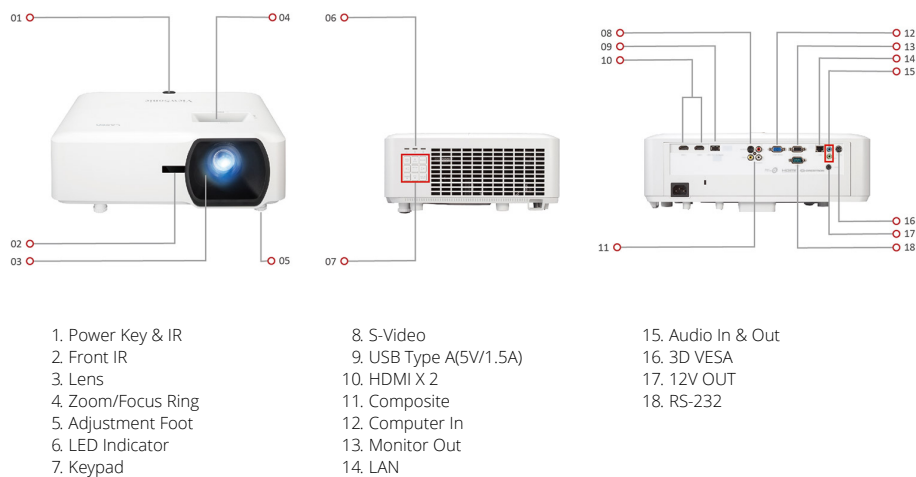

PROJECTOR LS750WU

Key Features

- 5,000 ANSI Lumens offering bright images in any environment
- 2nd generation Laser Phosphor technology with 20,000 hours lifespan
- 360° projection and 1.3x optical zoom for flexible installation
- Cost-effective compact size
- Throw ratio match for a hassle-free equipment upgrade

Product Description

The ViewSonic LS750WU is a 5,000 ANSI Lumens WUXGA laser projector for installation. Adopting the 2nd generation laser phosphor technology, it offers high and consistent brightness for a reliable light source life of 20,000 hours. 1.3x optical zoom and 360° projection make for satisfying flexibility. In addition, the compact size and throw ratio match for a hassle-free equipment upgrade, ensuring the desired cost-effectiveness. The LS750WU serves as a reliable projector to ensure your installations are smooth and sound, especially ideal for medium-to-large meeting/training rooms and public displays.

INPUT

Computer in (share with component):	1
Composite:	1
S-Video:	1
HDMI:	2 (HDMI 1.4a/HDCP1.4 x2)
Audio-in (3.5mm):	1
Audio-in (RCA R/L):	1
3D VESA (Sync):	1
RJ45 Input:	1 (LAN control)

OUTPUT

Monitor out:	1
Audio out (3.5mm):	1
Speaker:	10W x2
USB Type A (Power):	1 (5V/ 1.5A) (share with service)
12V Trigger (3.5mm):	1 (3.5mm)

CONTROL

RS232 (DB 9-pin male):	1
RJ45:	1

OTHERS

Power Supply Voltage:	100-240V+/- 10%, 50/60Hz (AC in)
Power Consumption:	Normal: 430W Standby: <0.5W
Operating Temperature:	0~40°C
Net Weight:	5.9kg
Dimensions (WxDxH) with Adjustment Foot:	405x305x145mm