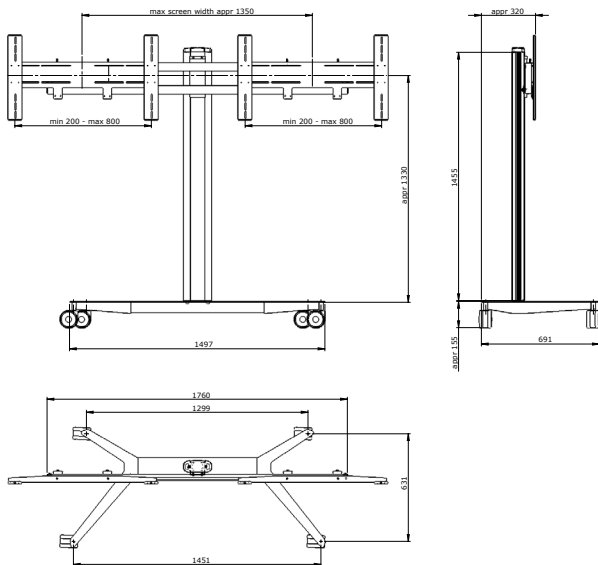

SMS FLATSCREEN X FH VIDEO CONFERENCE

INFO

- Finish: A/W (Aluminium/white).
- Maximum load: 35 kg/screen.
  Motorized: 35 kg/screen.
- Length (column): 1455 mm.
  Motorized: 605 mm.

Suitable for VESA standards: 200 x 200-800 x 400 mm.

The minimum width of the screen is 900 mm, and its maximum width is 1350 mm.

All peripheral equipment readily available using practical accessories such as shelves and cabinets.

Electrical power sockets can be mounted at the rear.

Shelf for practical mounting of the camera.

ART. NO

PD032010-P0

XM032010-P0

ACCESSORIES:

AE018002

PD100001

PD100002

PD100003

PD300005-PO

PD300006-P0

PD300007-P0

PD300010-P0

PD300011-P0

PD300012-P0

PD300013-P0

PD400021

PD400022

PD430001

PD430002

PD400001

PD400003

PD400004

PD410001

DESCRIPTION

SMS Flatscreen X FH M1455 Video Conference

SMS Flatscreen X FH M605 Video Conference Motorized

SMS X Remote Control Kit

SMS Power Socket EU

SMS Power Socket CH

SMS Power Socket UK

SMS X Shelf White*

SMS X Shelf Oak*

SMS X Shelf Walnut*

SMS X Conference Camera Shelf*

SMS X Conference Codec Shelf*

SMS X Conference Camera Shelf Wall*

SMS X Conference Codec Shelf Wall*

SMS X Codec Holder Back*

SMS X Codec Holder White*

SMS X Cable Hook*

SMS X Handle Mobile*

SMS X Media Box White*

SMS X Media Box Oak*

SMS X Media Box Walnut*

SMS X Media Box Rack Accessory*

*More information is available in a separate product sheet.

SMS FLATSCREEN X FH VIDEO CONFERENCE