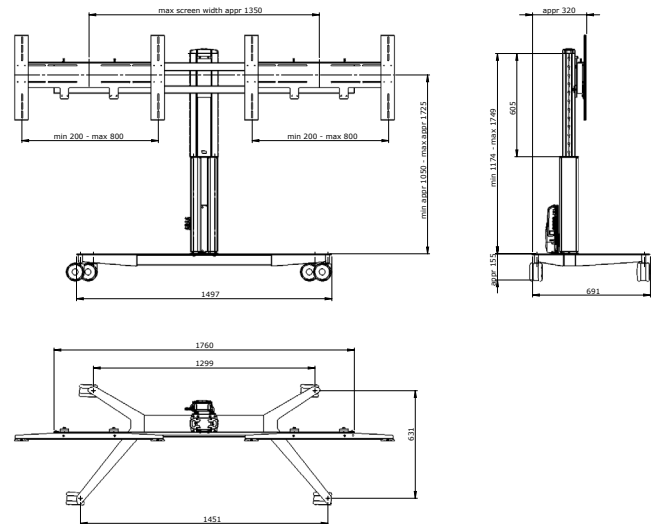

SMS FLATSCREEN X FH VIDEO CONFERENCE MOTORIZED

SMART MEDIA SOLUTIONS

www.SmartMediaSolutions.se