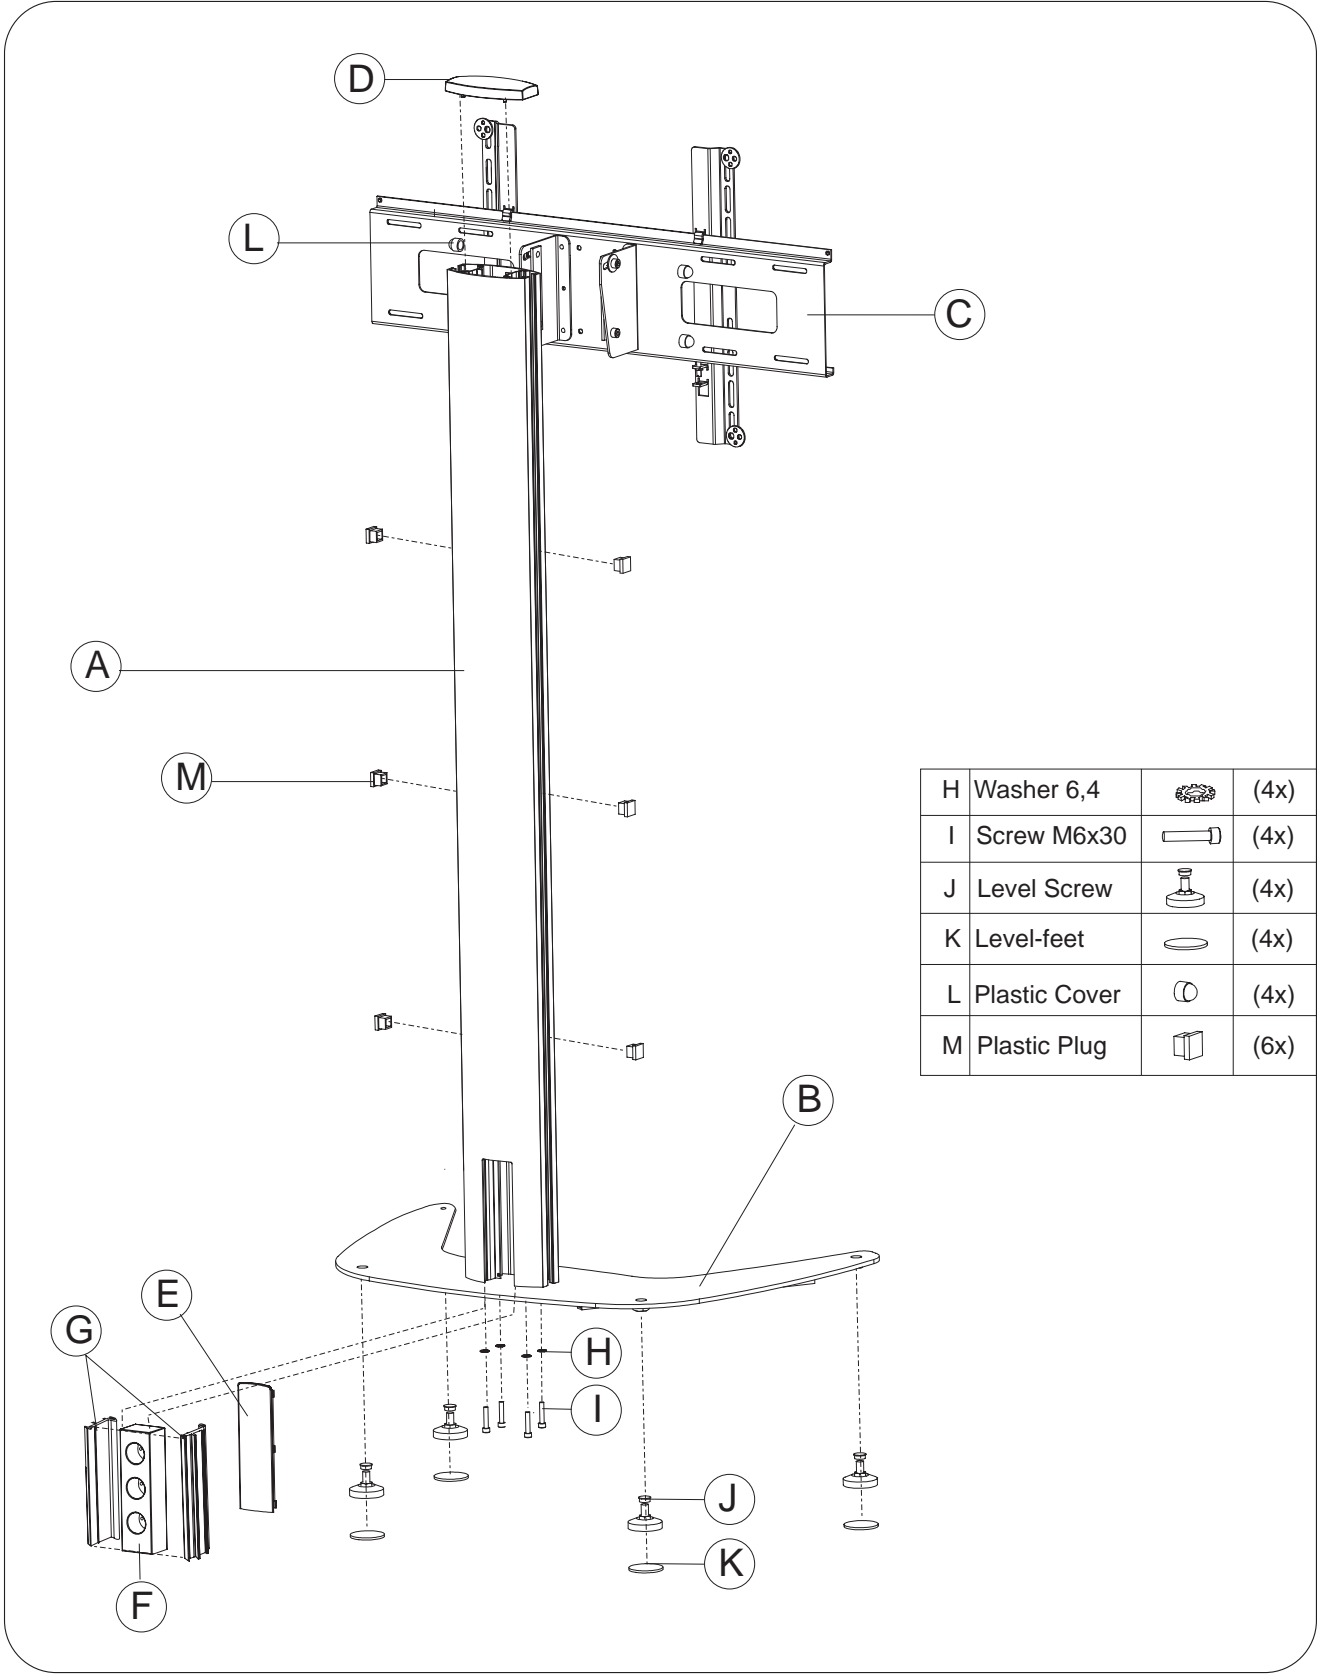

SMS FLATSCREEN FH T1150/1450/2000

PL041020..PL041025

|   |               |  |      |
|---|---------------|--|------|
| H | Washer 6,4    |  | (4x) |
| I | Screw M6x30   |  | (4x) |
| J | Level Screw   |  | (4x) |
| K | Level-feet    |  | (4x) |
| L | Plastic Cover |  | (4x) |
| M | Plastic Plug  |  | (6x) |