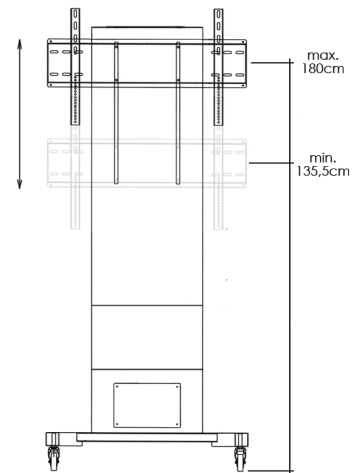

MIF MOT SUPER + MI EXTENSION PLAIN

With 2 extension plains