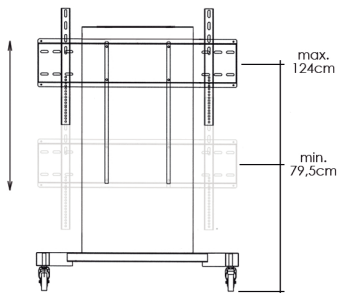

Electronic height adjustment

Max. movement: 450 mm

Remote control with built in security switch for avoiding accidents

Display lock

Simple installation

Easy operation (even for wheelchair users)

Max. display weight: 160 kg

Wheel system with brakes

CE & UL certified

 32 - 95"  2 mts

 MAX 160 kgs

 Motor.

MIF MOT SUPER "ZERO"

With no extension plains

MIF MOT SUPER