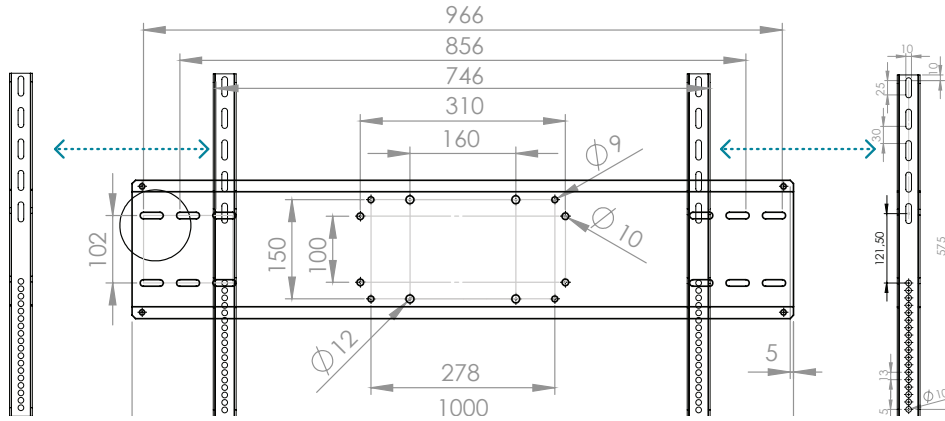

Electronic height adjustment

Max. movement: 450 mm

Remote control with built in security switch for avoiding accidents

Display lock

Simple installation

Easy operation (even for wheelchair users)

Max. display weight: 160 kg

Wheel system with brakes

CE & UL certified

 32 - 95"  2 mts

 MAX 160 kgs

 Motor.

MIF MOT SUPER "ZERO"

With no extension plains

MIF MOT SUPER