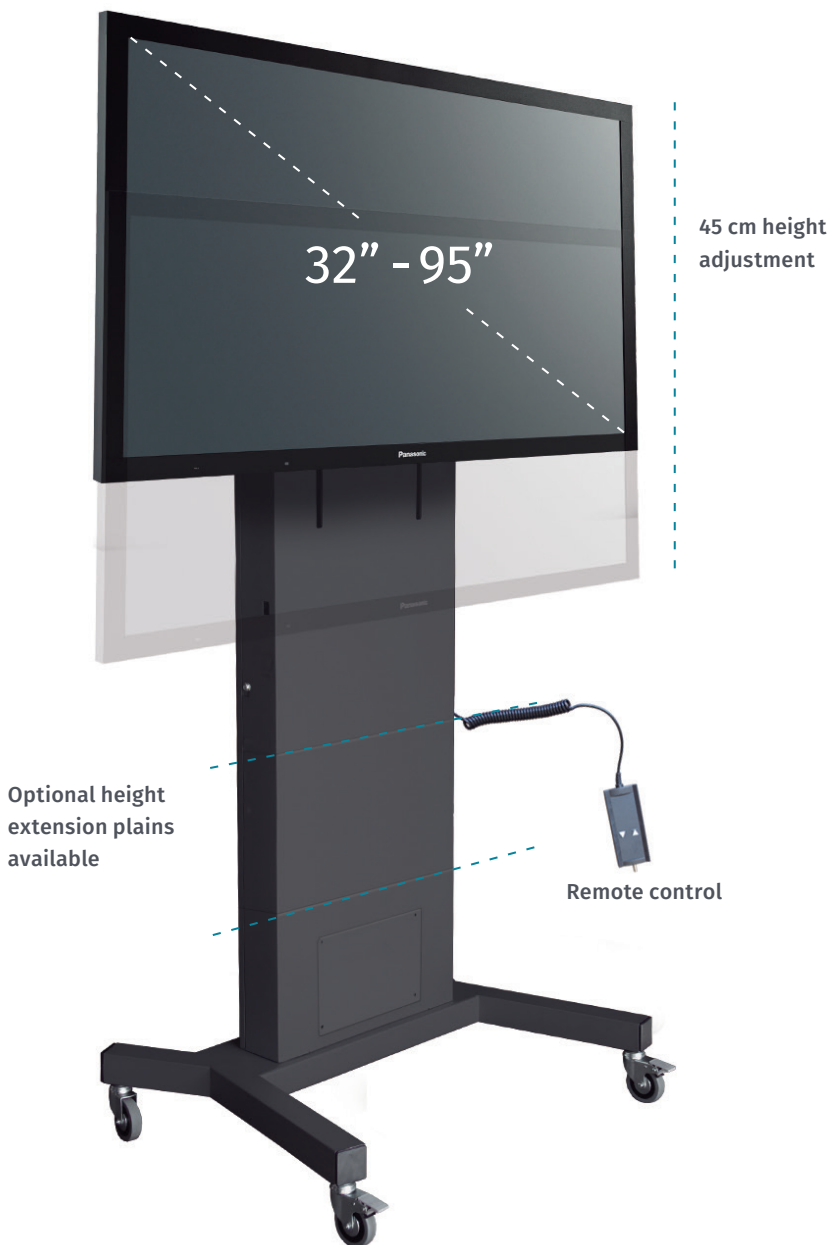

MOVMIFFMOTSP

Motorized mobile floor stand cart

SPECIFICATIONS

Portable and easy to move between rooms

Ideal solution where a LCD/Plasma display cannot be fixed on a wall

Accommodates with displays from 32 to 95 inches

Electronic height adjustment

Max. movement: 450 mm

Remote control with built in security switch for avoiding accidents

Display lock

Simple installation

Easy operation (even for wheelchair users)

Max. display weight: 160 kg

Wheel system with brakes

CE & UL certified

 32 - 95"  2 mts

 MAX 160 kgs

 Motor.

MIF MOT SUPER "ZERO"

With no extension plains

MIF MOT SUPER