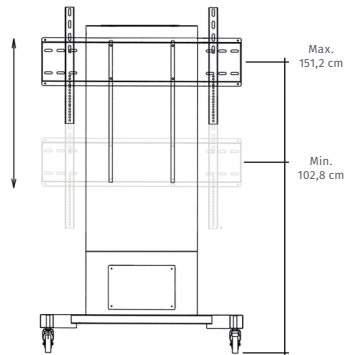

Electronic height adjustment

Max. movement: 450 mm

Remote control with built in security switch for avoiding accidents

Display lock

Simple installation

Easy operation (even for wheelchair users)

Max. display weight: 160 kg

Wheel system with brakes

CE & UL certified

 32 - 95"  2 mts

 MAX 160 kgs

 Motor.

MIF MOT SUPER "ZERO"

With no extension plains

MIF MOT SUPER