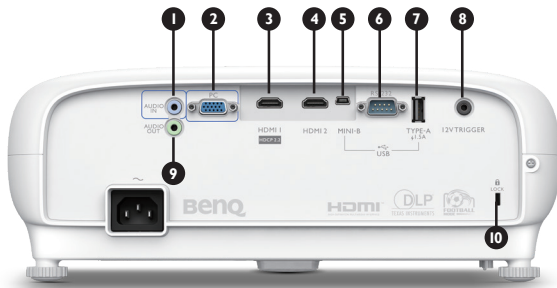

Input and Output Terminals

- ❶ Audio Input (mini jack)
- ❷ PC Input (D-sub 15pin, Female)
- ❸ HDMI-1 (HDCP2.2)
- ❹ HDMI-2 (HDCP1.4)
- ❺ USB Type mini B (Service)
- ❻ RS232 Input (D-sub 9pin, male)
- ❼ USB Type A (1.5A power)
- ❽ DC 12V Trigger (3.5mm Jack)
- ❾ Audio Output (mini jack)
- ❿ Kensington anti-theft lock slot
- ⓫ IR Receiver (Front & Top)