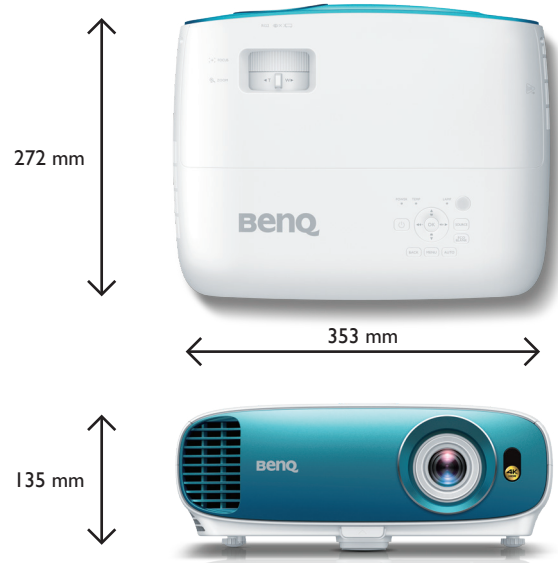

Dimensions