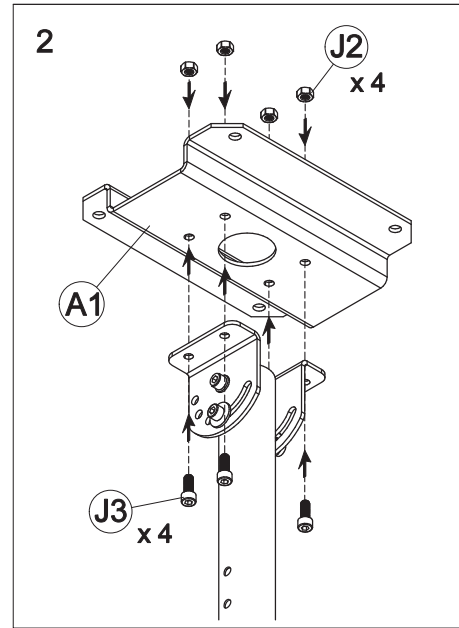

Assembly Instructions

List of parts

Screw Kit

Screw List

J1		Screw M8x20	x4
J2		Nut M8	x4
J3		Screw M8x20	x4
J4		Washer 15/8	x2
J5		Washer 22/8	x2
J6		Washer Locking	x2
J7		Nos. 3, 4, 6	x3
J8		Screw M10x65	x1
J9		Nut M10	x1
J10		Plastic cover 17	x2
J11		Plastic cover 13	x16
H1		Screw M6x10	x4
H2		Washer 6,4	x4

Product Dimensions

Swivel +/- 180°

All dimensions in mm.