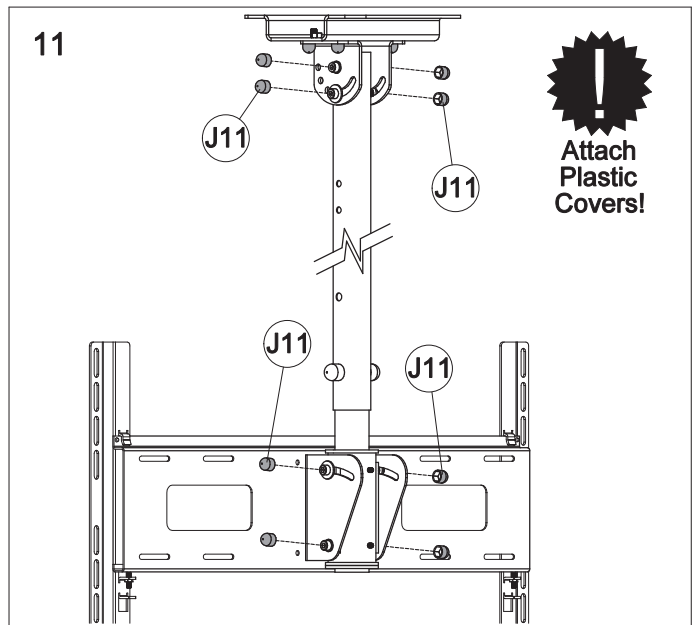

Assembly Instructions

List of parts

Screw Kit

Screw List

J1		Screw M8x20	x4
J2		Nut M8	x4
J3		Screw M8x20	x4
J4		Washer 15/8	x2
J5		Washer 22/8	x2
J6		Washer Locking	x2
J7		Nos. 3, 4, 6	x3
J8		Screw M10x65	x1
J9		Nut M10	x1
J10		Plastic cover 17	x2
J11		Plastic cover 13	x16
H1		Screw M6x10	x4
H2		Washer 6,4	x4

Product Dimensions

Swivel +/- 180°

All dimensions in mm.