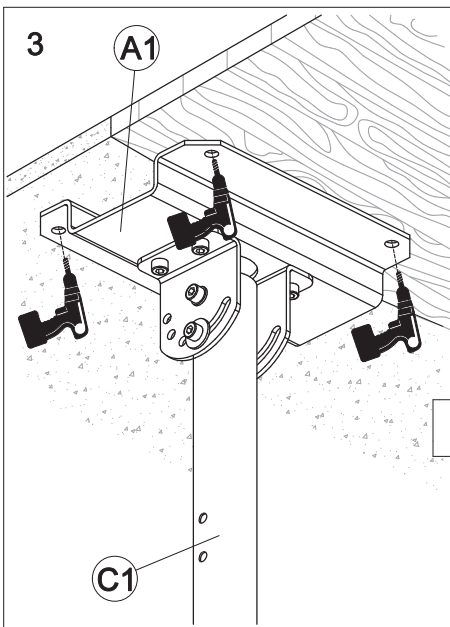

Assembly Instructions

List of parts

Screw Kit

Screw List

J1		Screw M8x20	x4
J2		Nut M8	x4
J3		Screw M8x20	x4
J4		Washer 15/8	x2
J5		Washer 22/8	x2
J6		Washer Locking	x2
J7		Nos. 3, 4, 6	x3
J8		Screw M10x65	x1
J9		Nut M10	x1
J10		Plastic cover 17	x2
J11		Plastic cover 13	x16
H1		Screw M6x10	x4
H2		Washer 6,4	x4

Product Dimensions

Swivel +/- 180°

All dimensions in mm.