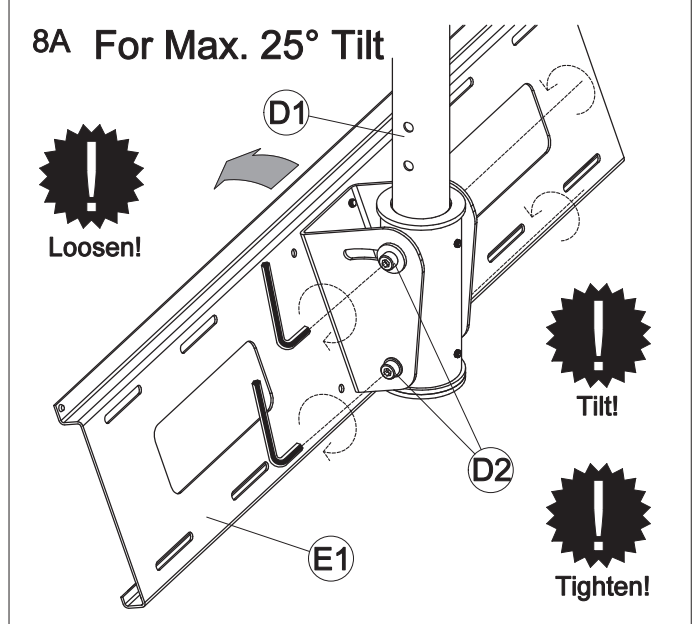

Assembly Instructions

List of parts

Screw Kit

Screw List

J1		Screw M8x20	x4
J2		Nut M8	x4
J3		Screw M8x20	x4
J4		Washer 15/8	x2
J5		Washer 22/8	x2
J6		Washer Locking	x2
J7		Nos. 3, 4, 6	x3
J8		Screw M10x65	x1
J9		Nut M10	x1
J10		Plastic cover 17	x2
J11		Plastic cover 13	x16
H1		Screw M6x10	x4
H2		Washer 6,4	x4

Product Dimensions

Swivel +/- 180°

All dimensions in mm.