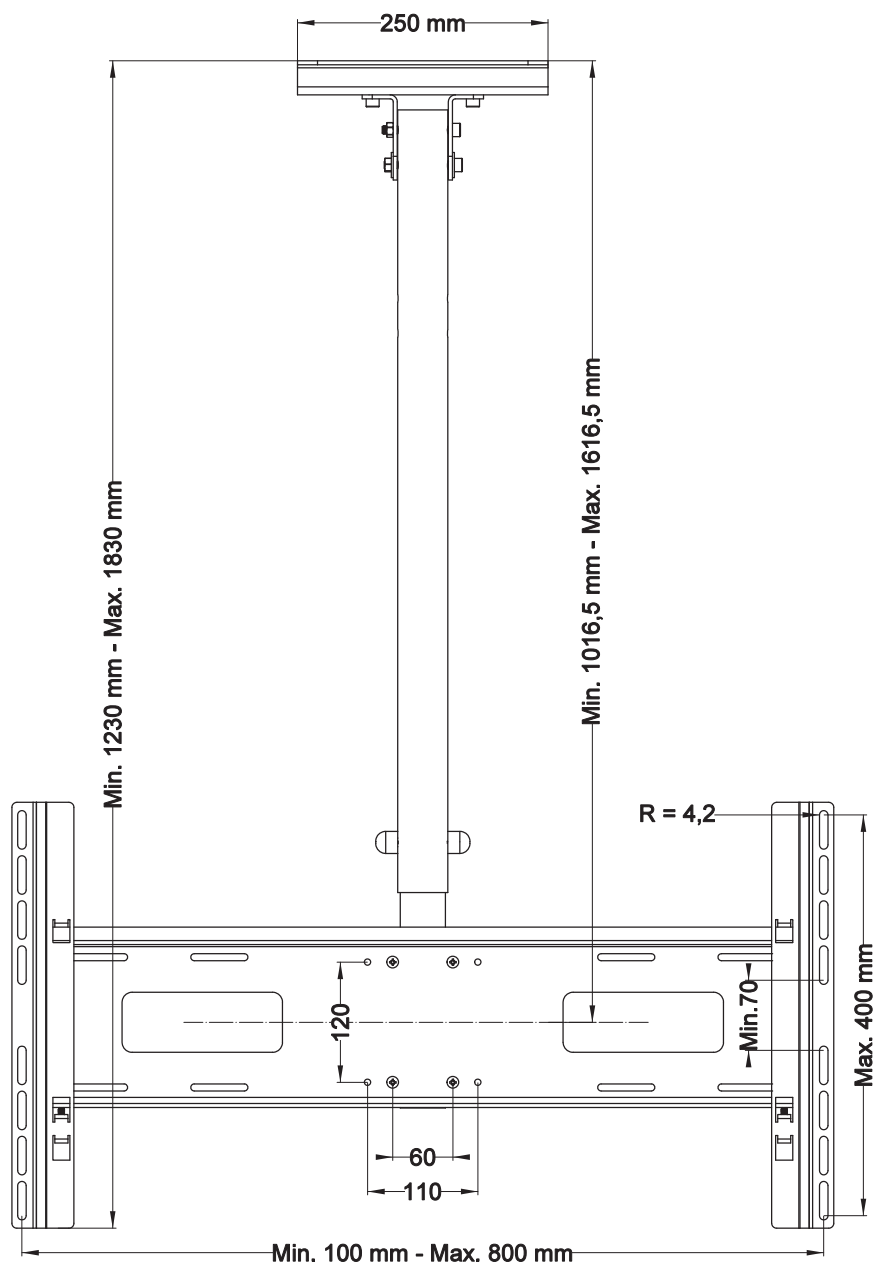

Assembly Instructions

List of parts

Screw Kit

Screw List

J1		Screw M8x20	x4
J2		Nut M8	x4
J3		Screw M8x20	x4
J4		Washer 15/8	x2
J5		Washer 22/8	x2
J6		Washer Locking	x2
J7		Nos. 3, 4, 6	x3
J8		Screw M10x65	x1
J9		Nut M10	x1
J10		Plastic cover 17	x2
J11		Plastic cover 13	x16
H1		Screw M6x10	x4
H2		Washer 6,4	x4

Product Dimensions

Swivel +/- 180°

All dimensions in mm.