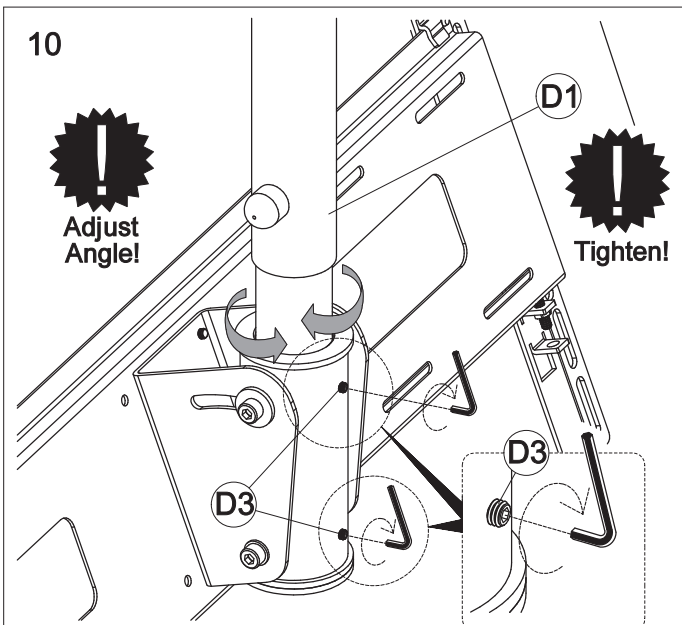

Assembly Instructions

List of parts

Screw Kit

Screw List

J1		Screw M8x20	x4
J2		Nut M8	x4
J3		Screw M8x20	x4
J4		Washer 15/8	x2
J5		Washer 22/8	x2
J6		Washer Locking	x2
J7		Nos. 3, 4, 6	x3
J8		Screw M10x65	x1
J9		Nut M10	x1
J10		Plastic cover 17	x2
J11		Plastic cover 13	x16
H1		Screw M6x10	x4
H2		Washer 6,4	x4

Product Dimensions

Swivel +/- 180°

All dimensions in mm.