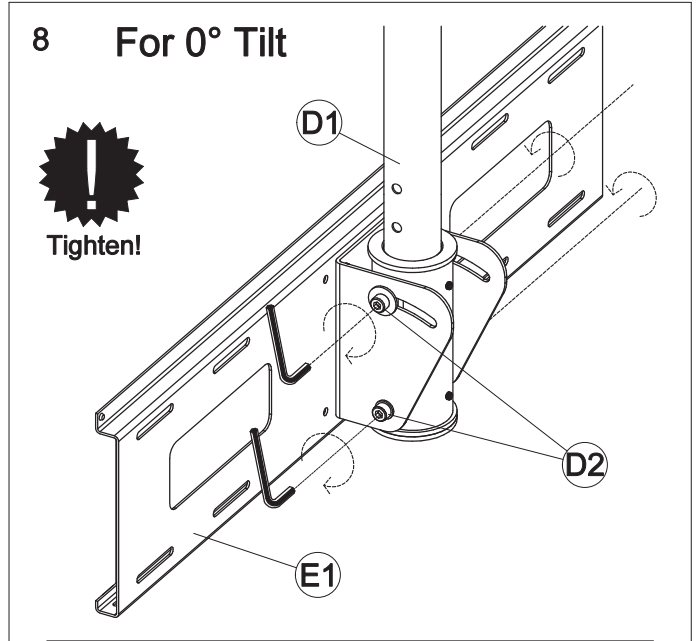

Assembly Instructions

List of parts

Screw Kit

Screw List

J1		Screw M8x20	x4
J2		Nut M8	x4
J3		Screw M8x20	x4
J4		Washer 15/8	x2
J5		Washer 22/8	x2
J6		Washer Locking	x2
J7		Nos. 3, 4, 6	x3
J8		Screw M10x65	x1
J9		Nut M10	x1
J10		Plastic cover 17	x2
J11		Plastic cover 13	x16
H1		Screw M6x10	x4
H2		Washer 6,4	x4

Product Dimensions

Swivel +/- 180°

All dimensions in mm.