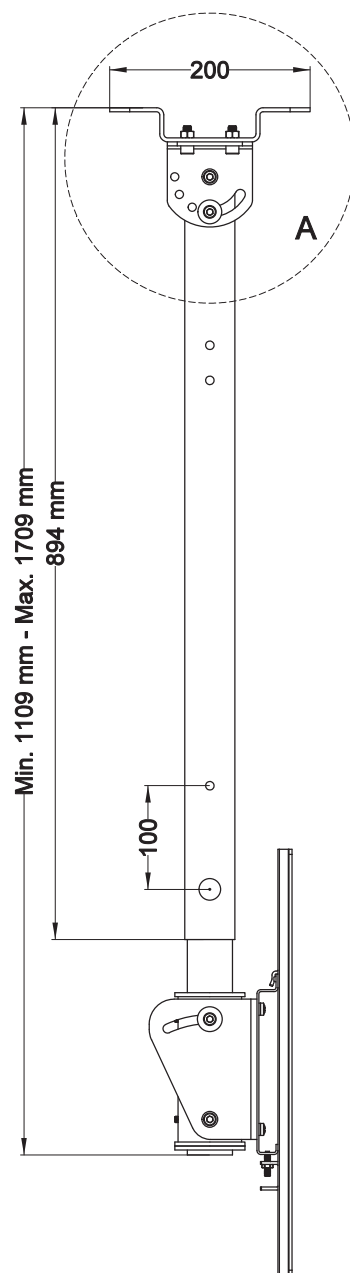

Assembly Instructions

List of parts

Screw Kit

Screw List

J1		Screw M8x20	x4
J2		Nut M8	x4
J3		Screw M8x20	x4
J4		Washer 15/8	x2
J5		Washer 22/8	x2
J6		Washer Locking	x2
J7		Nos. 3, 4, 6	x3
J8		Screw M10x65	x1
J9		Nut M10	x1
J10		Plastic cover 17	x2
J11		Plastic cover 13	x16
H1		Screw M6x10	x4
H2		Washer 6,4	x4

Product Dimensions

Swivel +/- 180°

All dimensions in mm.