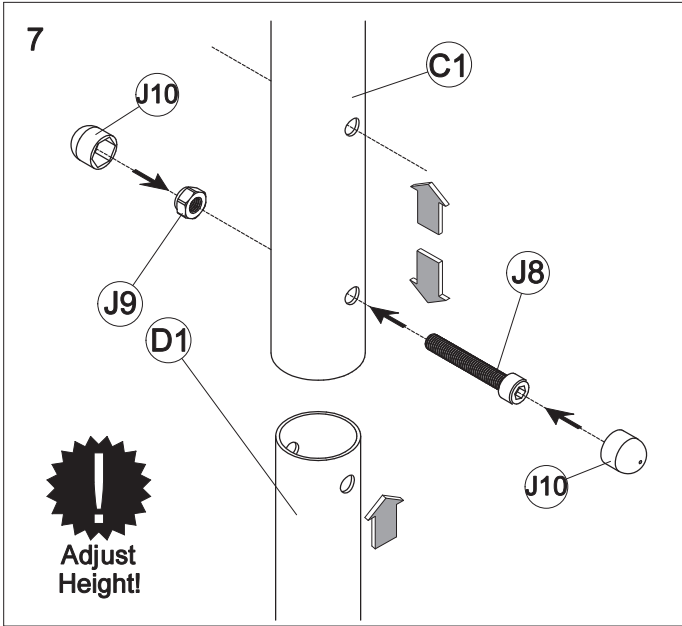

Assembly Instructions

List of parts

Screw Kit

Screw List

J1		Screw M8x20	x4
J2		Nut M8	x4
J3		Screw M8x20	x4
J4		Washer 15/8	x2
J5		Washer 22/8	x2
J6		Washer Locking	x2
J7		Nos. 3, 4, 6	x3
J8		Screw M10x65	x1
J9		Nut M10	x1
J10		Plastic cover 17	x2
J11		Plastic cover 13	x16
H1		Screw M6x10	x4
H2		Washer 6,4	x4

Product Dimensions

Swivel +/- 180°

All dimensions in mm.