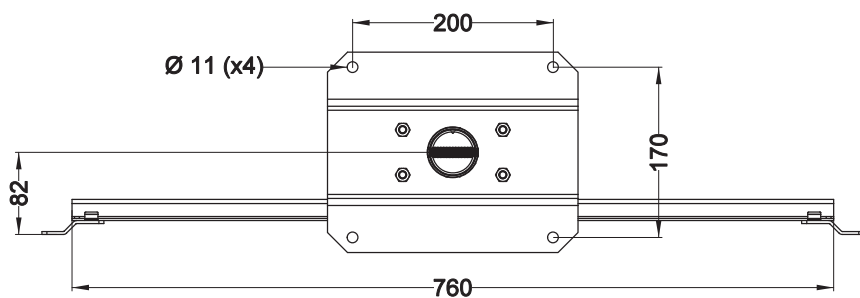

Assembly Instructions

List of parts

Screw Kit

Screw List

J1		Screw M8x20	x4
J2		Nut M8	x4
J3		Screw M8x20	x4
J4		Washer 15/8	x2
J5		Washer 22/8	x2
J6		Washer Locking	x2
J7		Nos. 3, 4, 6	x3
J8		Screw M10x65	x1
J9		Nut M10	x1
J10		Plastic cover 17	x2
J11		Plastic cover 13	x16
H1		Screw M6x10	x4
H2		Washer 6,4	x4

Product Dimensions

Swivel +/- 180°

All dimensions in mm.