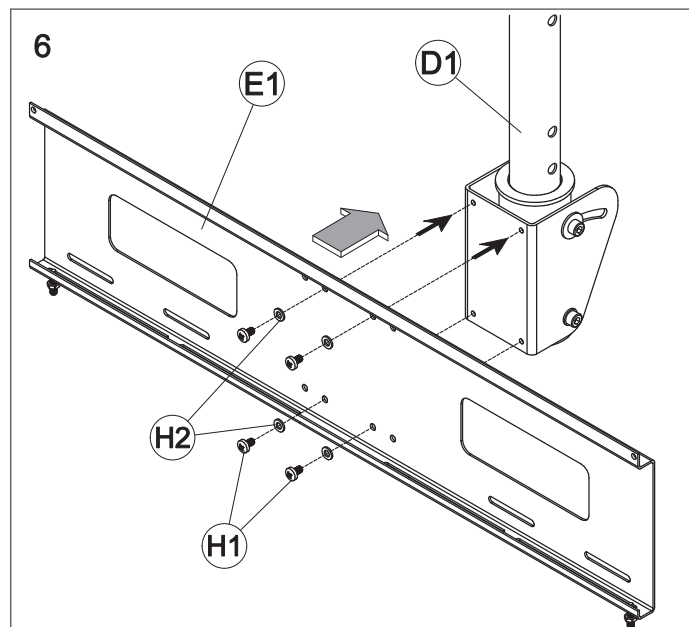

Assembly Instructions

List of parts

Screw Kit

Screw List

J1		Screw M8x20	x4
J2		Nut M8	x4
J3		Screw M8x20	x4
J4		Washer 15/8	x2
J5		Washer 22/8	x2
J6		Washer Locking	x2
J7		Nos. 3, 4, 6	x3
J8		Screw M10x65	x1
J9		Nut M10	x1
J10		Plastic cover 17	x2
J11		Plastic cover 13	x16
H1		Screw M6x10	x4
H2		Washer 6,4	x4

Product Dimensions

Swivel +/- 180°

All dimensions in mm.