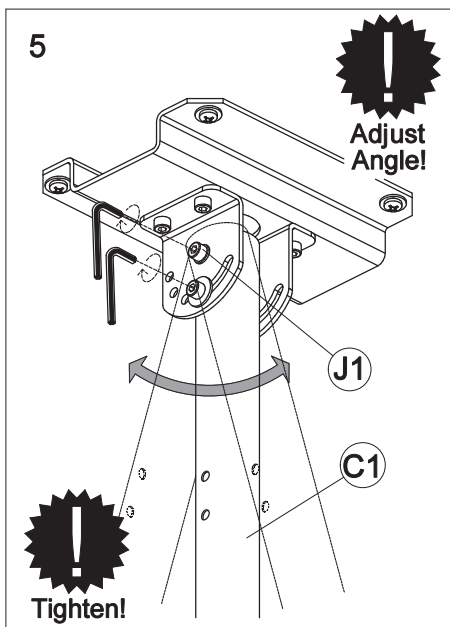

Assembly Instructions

List of parts

Screw Kit

Screw List

J1		Screw M8x20	x4
J2		Nut M8	x4
J3		Screw M8x20	x4
J4		Washer 15/8	x2
J5		Washer 22/8	x2
J6		Washer Locking	x2
J7		Nos. 3, 4, 6	x3
J8		Screw M10x65	x1
J9		Nut M10	x1
J10		Plastic cover 17	x2
J11		Plastic cover 13	x16
H1		Screw M6x10	x4
H2		Washer 6,4	x4

Product Dimensions

Swivel +/- 180°

All dimensions in mm.