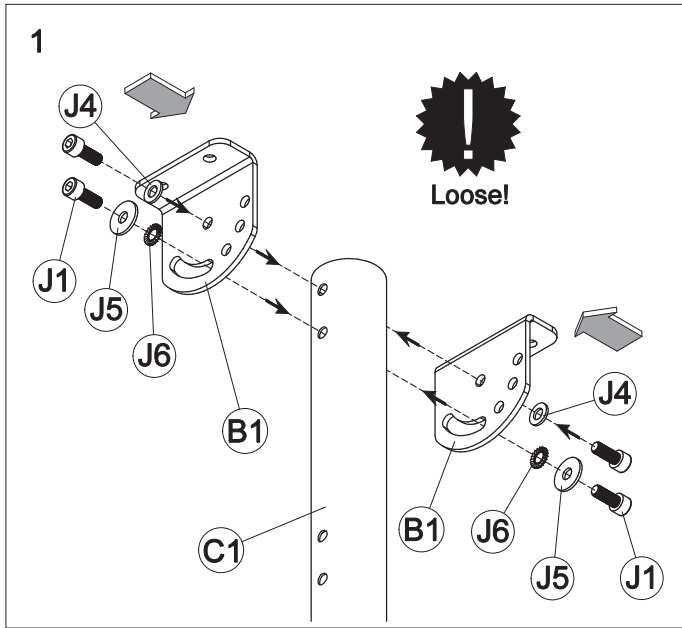

Assembly Instructions

List of parts

Screw Kit

Screw List

J1		Screw M8x20	x4
J2		Nut M8	x4
J3		Screw M8x20	x4
J4		Washer 15/8	x2
J5		Washer 22/8	x2
J6		Washer Locking	x2
J7		Nos. 3, 4, 6	x3
J8		Screw M10x65	x1
J9		Nut M10	x1
J10		Plastic cover 17	x2
J11		Plastic cover 13	x16
H1		Screw M6x10	x4
H2		Washer 6,4	x4

Product Dimensions

Swivel +/- 180°

All dimensions in mm.