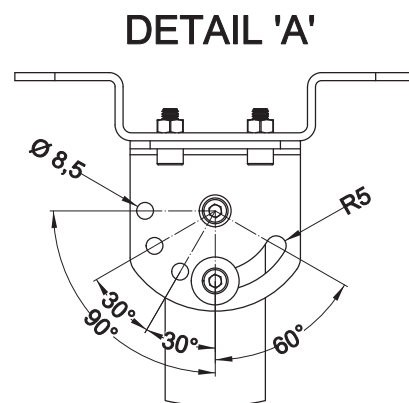

Assembly Instructions

List of parts

Screw Kit

Screw List

J1		Screw M8x20	x4
J2		Nut M8	x4
J3		Screw M8x20	x4
J4		Washer 15/8	x2
J5		Washer 22/8	x2
J6		Washer Locking	x2
J7		Nos. 3, 4, 6	x3
J8		Screw M10x65	x1
J9		Nut M10	x1
J10		Plastic cover 17	x2
J11		Plastic cover 13	x16
H1		Screw M6x10	x4
H2		Washer 6,4	x4

Product Dimensions

Swivel +/- 180°

All dimensions in mm.