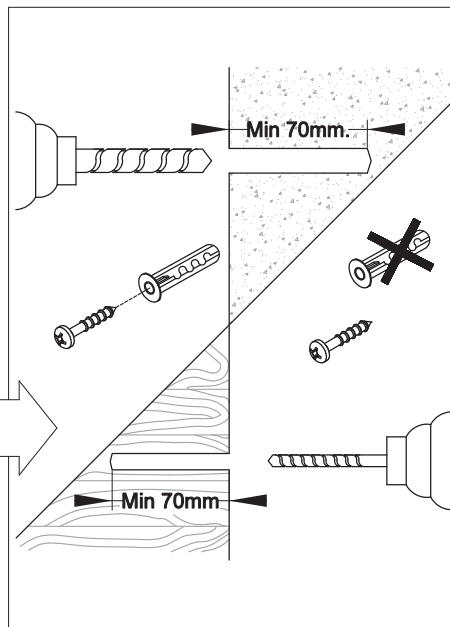

Assembly Instructions

List of parts

Screw Kit

Screw List

J1		Screw M8x20	x4
J2		Nut M8	x4
J3		Screw M8x20	x4
J4		Washer 15/8	x2
J5		Washer 22/8	x2
J6		Washer Locking	x2
J7		Nos. 3, 4, 6	x3
J8		Screw M10x65	x1
J9		Nut M10	x1
J10		Plastic cover 17	x2
J11		Plastic cover 13	x16
H1		Screw M6x10	x4
H2		Washer 6,4	x4

Product Dimensions

Swivel +/- 180°

All dimensions in mm.