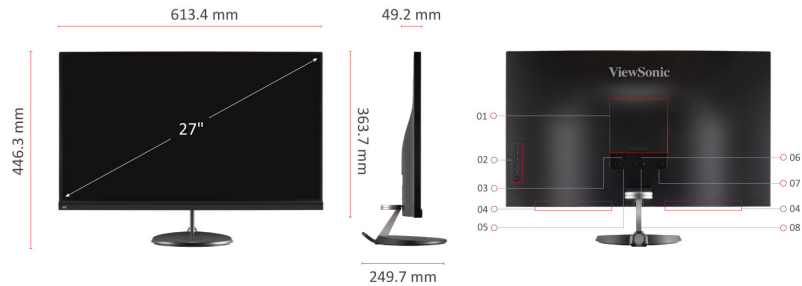

Product Description

Elevate your home entertainment to the next level with the ViewSonic VX2785-2K-MHDU. Featuring an award-winning design with a ringed, rotational swivel for clean movement and cable management. With a SuperClear® IPS panel and a sleek frameless design, the monitor provides a near-seamless viewing experience which is ideal for multi-monitor setups. The VX2785-2K-MHDU comes with a USB Type-C port for audio/video transmission and device charging up to 60W; it is also equipped with HDMI and DisplayPort for flexible connectivity options. In addition, the monitor features AMD FreeSync technology, which can virtually eliminate screen tearing and stuttering for fluid and smooth visuals. Included in the stand design are both swivel and tilt for a more comfortable viewing experience, while the TUV certificated low blue light and flicker free filter can minimize eye fatigue. Utilizing user friendly packaging offers a quick and easy out-of-the-box set-up.