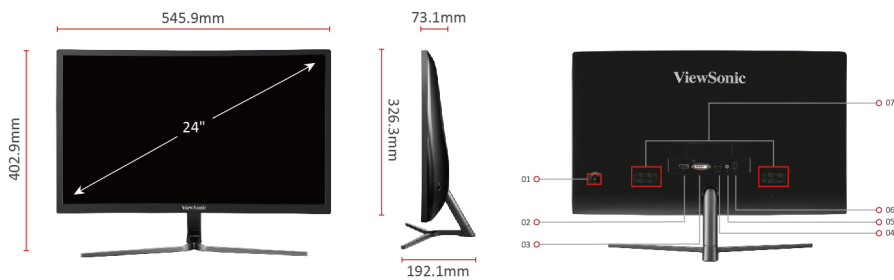

1. OSD Joystick
2. DisplayPort
3. DVI
4. HDMI
5. Headphone
6. DC Power
7. Internal Speakers

Visit Us  www.viewsonic.com

DISPLAY

Monitor Size:	24"W (23.6" Viewable)
Panel Technology:	VA TFT LCD(Curved 1800R)
Resolution:	Full HD 1920 x 1080
Display Area:	521.4mm (H) x 293.28mm (V)
Aspect Ratio:	16:9
Brightness:	280 cd/m2 (Typ)
Contrast Ratio:	3000:1 (Typ)
Dynamic Contrast Ratio:	80,000,000:1
Viewing Angles:	178 degrees / 178 degrees (Typ)
Refresh Rate:	144Hz
Response Time:	MPRT 1ms
Colour Gamut:	85% of NTSC (Typ)
Pixel Size:	0.27156mm (H) x 0.27156mm (V)

MODEL COLOUR

Black

ERGONOMICS

Tilt:	-5±2 ~ 20±2 degrees
-------	---------------------

OPERATING CONDITIONS

Temperature (° F / ° C):	32°F to 104°F (0°C to 40°C)
Humidity:	20% to 90% (no condensation)

DIMENSIONS (W X H X D) (MM)

Physical with stand (mm):	546mm (W) x 403mm (H) x 192mm (D)
Physical without stand (mm):	546mm (W) x 326mm (H) x 65mm (D)
Packaging (mm):	607mm (W) x 475mm (H) x 130mm (D)

WEIGHT

Net with stand:	3.37kg
Net without stand:	3.12kg
Gross:	5.1kg