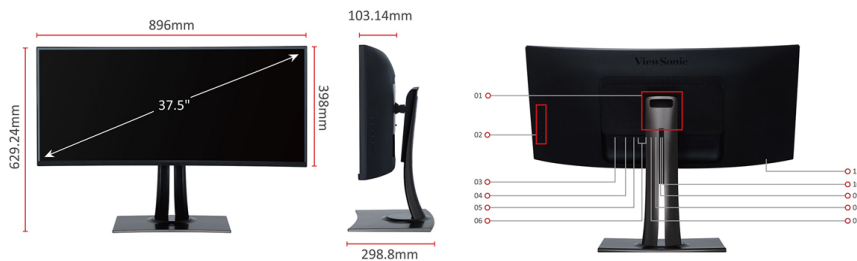

## Key Features

- 100% sRGB wide colour gamut coverage
- Hardware colour calibration
- Delta E < 2 colour accuracy
- Pre-calibrated uniformity correction
- 21:9 aspect ratio

## Product Description

With a 2300R curved screen and stunning WQHD+ 3840x1600 resolution, the ViewSonic VP3881 delivers the most immersive panoramic viewing experience to date. VP3881 is engineered to deliver incredible detail and unmatched colour accuracy across wide viewing angles, while HDR10 content support displays a dynamic range of vivid colours and rich contrast. The extra screen real estate provided by VP3881's expansive 38" (37.5" viewable) 3-side frameless screen and ultra-wide 21: 9 aspect ratio, along with pre-calibrated IPS colour and integrated speakers make this monitor perfect for video editing and other types of colour-critical content creation. VP3881's sleek, modern design is future-proof with USB 3.1 Type-C, DisplayPort, and HDMI ports, all of which come with HDCP 2.2 content protection for secure 4K content playback and streaming. VP3881 comes equipped with an amazing Delta E<2 value for precise colour accuracy, integrated colour uniformity for consistent chromaticity across the screen, and a 14-bit 3D look-up table which generates a smooth palette of 4.39 trillion colours. VP3881's built-in hardware calibration functionality is co-developed with X-Rite which allows you to calibrate the monitor over long-term usage.

**POWER**

Power:	DC connector x 1
Voltage:	AC 100-240V (Universal); 50/60Hz
Consumption:	66W
Optimize:	57W
Conserve:	48W

**MODEL COLOUR**

Black

**ERGONOMICS**

Tilt:	-1.0° ~ 21.0°
Swivel:	120°
Height Adjustment:	0~130 mm