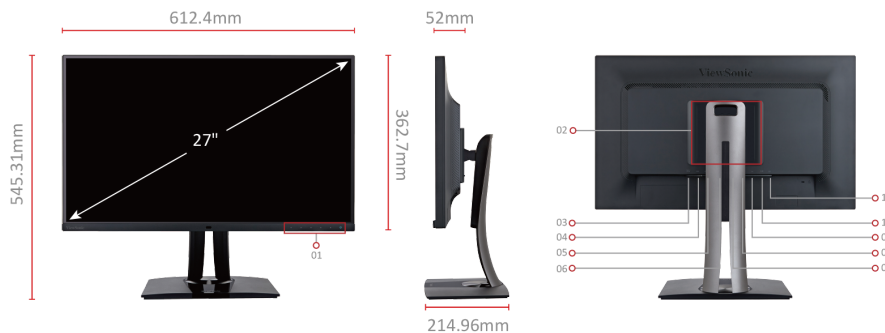

ViewSonic®  LED DISPLAY
VP2785-2K

Key Features

- Fogra Certified
- Delta E<2 colour accuracy
- Hardware colour calibration
- KVM Switch technology with USB Type-C
- Versatile Connectivity supports Daisy Chain

Product Description

Covering 100% of the Adobe RGB colour space and 96% DCI-P3, the ViewSonic® VP2785-2K WQHD monitor meets the high colour standards of filmmakers, video editors, animators, print departments, illustrators, photographers, and other design professionals. Certified by Fogra as a Class A FograCert Softproof Monitor, you can be certain that whatever you're working on, the final output will be accurate and consistent. With a sleek and modern design, the VP2785-2K features future-proof DisplayPort technology, as well as HDMI and USB 3.1 Type-C ports. You can daisy chain monitors from Type-C or DP ports. To ensure precise, uniform colour, each of our monitors is factory calibrated to deliver an amazing Delta E<2 value for superior colour accuracy. An integrated colour uniformity function ensures consistent chromaticity across the screen, while a 14-bit 3D look-up table generates a stunningly smooth palette of 4.39 trillion colours. What's more, productivity-boosting features include an advanced ergonomic design, a built-in ambient light and presence sensor, and a KVM switch. Hardware calibration is also available, which allows you to quickly and easily calibrate the monitor for video, photography, graphic design, content creation, illustration, and other colour-critical applications.