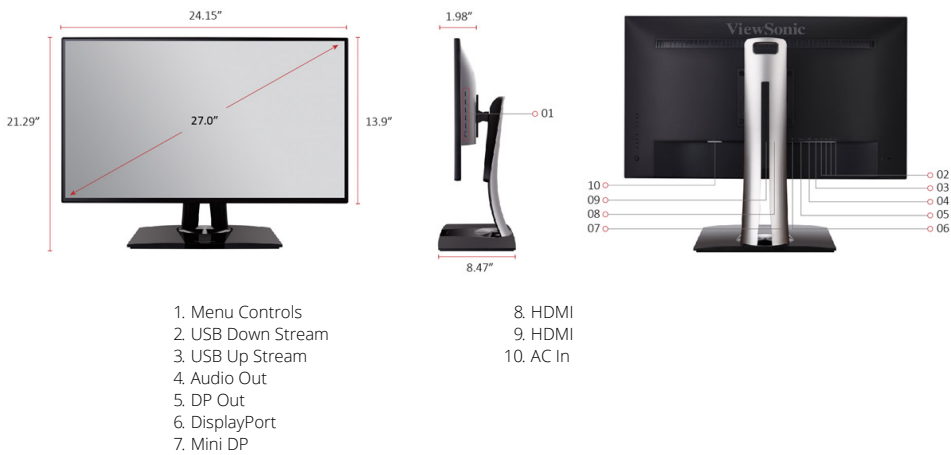

ViewSonic®  LED DISPLAY
VP2768

Key Features

- Hardware colour calibration
- Frameless bezel
- Ergonomic stand with auto pivot
- Delta E < 2 colour accuracy
- Pre-calibrated uniformity correction

Product Description

Visit Us ■ www.viewsonic.com

DISPLAY

| | |
|-------------------------|--|
| Monitor Size: | 27"W |
| Panel Technology: | IPS TFT LCD |
| Resolution: | WQHD 2560 x 1440 |
| Display Area: | 596.74mm (H) x 335.66mm (V) |
| Aspect Ratio: | 16:9 |
| Brightness: | 350 cd/m2 (Typ) |
| Contrast Ratio: | 1000:1 (Typ) |
| Dynamic Contrast Ratio: | 20,000,000:1 |
| Viewing Angle: | 178 degrees / 178 degrees (Typ) |
| Response Time: | GTG(AVG): 5 m |
| Colour Gamut: | NTSC: 76.88% Coverage sRGB: 99.92% Coverage REC709: 99.98% Coverage SMPTE-C: 100% Coverage EBU: 99.98% Coverage |
| Pixel Size: | 0.2331mm (H) x 0.2331mm (V) |