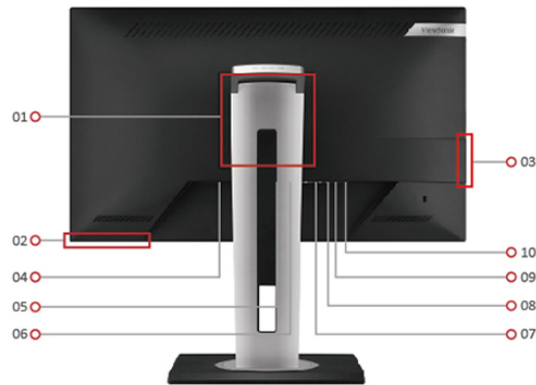

ViewSonic® LED DISPLAY VG2455

Key Features

- USB Type-C
- Frameless bezel
- SuperClear® IPS technology
- HDMI, DisplayPort and VGA inputs
- vDisplay Manager (free download)

Product Description

The ViewSonic VG2455 is a 24" (23.8" viewable) 1080P IPS monitor designed to fit the modern office space. The monitor comes with a built-in USB Type-C port and a complimentary USB Type-C cable. Charge and display content simply via a single cable from your device, enabling connection to your laptop through a single USB cable and keeping your workstation neat while also functioning as a docking monitor. In addition, the monitor is equipped with DisplayPort, HDMI, VGA, and three USB Type-A ports to expand your efficiency. The three-sided frameless bezel design lets you enjoy an uninterrupted view of content across multiple monitors. An advanced ergonomic design offers the widest range of adjustments available for maximum comfort; including pivot, swivel, height adjustment, and an impressive 40° tilt, allowing you to use the monitor while standing or have strategic group discussions around the screen. The packaging is environmentally friendly and offers quick and easy setup, making the VG2455 monitor perfect for business environments.

- | | |
|--|-------------------------|
| 1. VESA Compatible (Wall Mount 100 x 100 mm) | 7. VGA |
| 2. Menu Control Panel | 8. USB Type C |
| 3. USB 3.1 down stream x 2 | 9. USB 3.1 up stream |
| 4. AC In | 10. USB 3.1 down stream |
| 5. DisplayPort | |
| 6. HDMI | |

Visit Us ■ www.viewsonic.com

DISPLAY

Monitor Size:	24" (23.8" viewable)
Panel Technology:	IPS Technology
Resolution:	1920 x 1080
Display Area:	527 mm x 296.5 mm
Aspect Ratio:	16:9
Brightness:	250 cd/m2 (Typ)
Contrast Ratio:	1000:1 (Typ)
Dynamic Contrast Ratio:	50,000,000:1
Viewing Angles:	178 degrees / 178 degrees (Typ)
Response Time:	GtG(Recommend; typ; ms): 5ms
Pixel Size:	0.275mm(H) x 0.275mm(V)