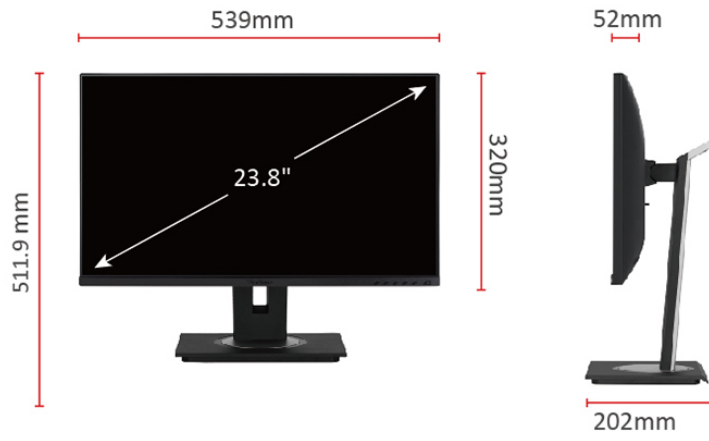

ViewSonic® LED DISPLAY VG2455

Key Features

- USB Type-C
- Frameless bezel
- SuperClear® IPS technology
- HDMI, DisplayPort and VGA inputs
- vDisplay Manager (free download)

Product Description

The ViewSonic VG2455 is a 24" (23.8" viewable) 1080P IPS monitor designed to fit the modern office space. The monitor comes with a built-in USB Type-C port and a complimentary USB Type-C cable. Charge and display content simply via a single cable from your device, enabling connection to your laptop through a single USB cable and keeping your workstation neat while also functioning as a docking monitor. In addition, the monitor is equipped with DisplayPort, HDMI, VGA, and three USB Type-A ports to expand your efficiency. The three-sided frameless bezel design lets you enjoy an uninterrupted view of content across multiple monitors. An advanced ergonomic design offers the widest range of adjustments available for maximum comfort; including pivot, swivel, height adjustment, and an impressive 40° tilt, allowing you to use the monitor while standing or have strategic group discussions around the screen. The packaging is environmentally friendly and offers quick and easy setup, making the VG2455 monitor perfect for business environments.

Visit Us ■ www.viewsonic.com

DISPLAY

Monitor Size:	24" (23.8" viewable)
Panel Technology:	IPS Technology
Resolution:	1920 x 1080
Display Area:	527 mm x 296.5 mm
Aspect Ratio:	16:9
Brightness:	250 cd/m2 (Typ)
Contrast Ratio:	1000:1 (Typ)
Dynamic Contrast Ratio:	50,000,000:1
Viewing Angles:	178 degrees / 178 degrees (Typ)
Response Time:	GtG(Recommend; typ; ms): 5ms
Pixel Size:	0.275mm(H) x 0.275mm(V)

POWER

Power:	3-pin Socket (IEC C14 / CEE22)
Voltage:	AC 100-240V (Universal); 50/60Hz
Consumption:	17.8W
Optimise:	14.4W
Conserve:	11.9W

ERGONOMICS

Tilt:	40 ~ -5 degrees
Swivel:	60 ~ -60 degrees
Pivot:	90 ~ -90 degrees
Height Adjustment:	130mm