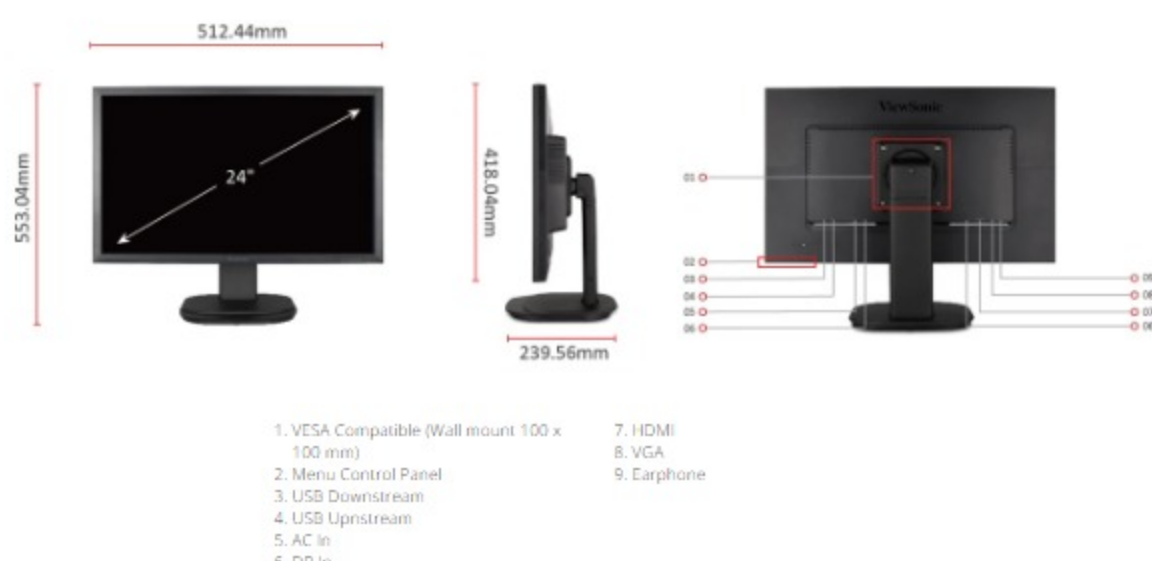

Product Description

The ViewSonic VG2439Smh-2 is a 24" Full HD LED multimedia monitor with future-proof connectivity and full ergonomic functionality ideal for use in the company or at home. With SuperClear® Technology for wide-angle viewing, and dynamic contrast ratio, this monitor delivers incredibly sharp images and video playback. Integrated with HDMI, DisplayPort, VGA and 2 USB ports, the VG2439Smh allows flexible connection to PC systems, laptops and other multimedia peripheral devices. ViewSonic's exclusive ViewMode provides intuitive presets to deliver optimized screen performance in different applications. In addition, Flicker-Free and Blue Light Filter technology help to eliminate eye strain from extended viewing periods.