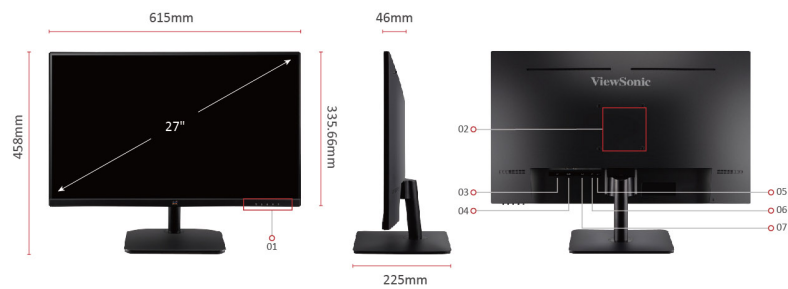

ViewSonic® LED DISPLAY VA2732-MHD

Key Features

- SuperClear® IPS Technology for richer, sharper colors at wide angles
- Full HD 1080p resolution
- 75Hz Refresh rate delivers fluid visuals
- Adaptive sync to eliminate screen tearing & reduce stuttering
- Three-sided frameless design for seamless viewing

Product Description

The ViewSonic VA2732-MHD is a 27" (27" viewable) Full HD Monitor with IPS technology and flexible connectivity for use in the office or at home. With SuperClear® IPS technology and Full HD resolution, images are clear and detailed from a wide range of viewing angles. Integrated speakers ensure a crisp and clear sound while Display Port, HDMI, and VGA inputs allow for increased setup flexibility when connecting with other devices. The VA2732-MHD's three-sided frameless bezel delivers a seamless viewing experience and comes equipped with Eye Care technology to help eliminate eye strain resulting from extended viewing periods. VESA compatibility guarantees easy adaption to both multi-monitor or wall-mount set ups.

1. Menu Control Panel
2. VESA Compatible (Wall Mount 100 x 100mm)
3. Display Port
4. HDMI
5. DC in
6. 3.5mm Audio In
7. VGA

Visit Us  www.viewsonic.com

DISPLAY

Display Size (in.):	27
Viewable Area (in.):	27
Panel Type:	IPS Technology
Resolution:	1920 x 1080
Resolution Type:	FHD
Static Contrast Ratio:	1,000:1 (typ)
Dynamic Contrast Ratio:	50M:1
Light Source:	LED
Brightness:	250 cd/m2 (typ)
Colors:	16.7M
Color Space Support:	8 bit (6 bit + Hi-FRC)
Aspect Ratio:	16:9
Response Time (Typical GTG):	4ms
Viewing Angles:	178° horizontal, 178° vertical
Backlight Life (Hours):	30000 Hrs (Min)
Curvature:	Flat
Refresh Rate (Hz):	75
Adaptive Sync:	Yes
Blue Light Filter:	Yes
Flicker-Free:	Yes
Color Gamut:	NTSC: 72% size (Typ), sRGB: 104% size (Typ)
Pixel Size:	0.311 mm (H) x 0.311 mm (V)
Surface Treatment:	Anti-Glare, Hard Coating (3H)