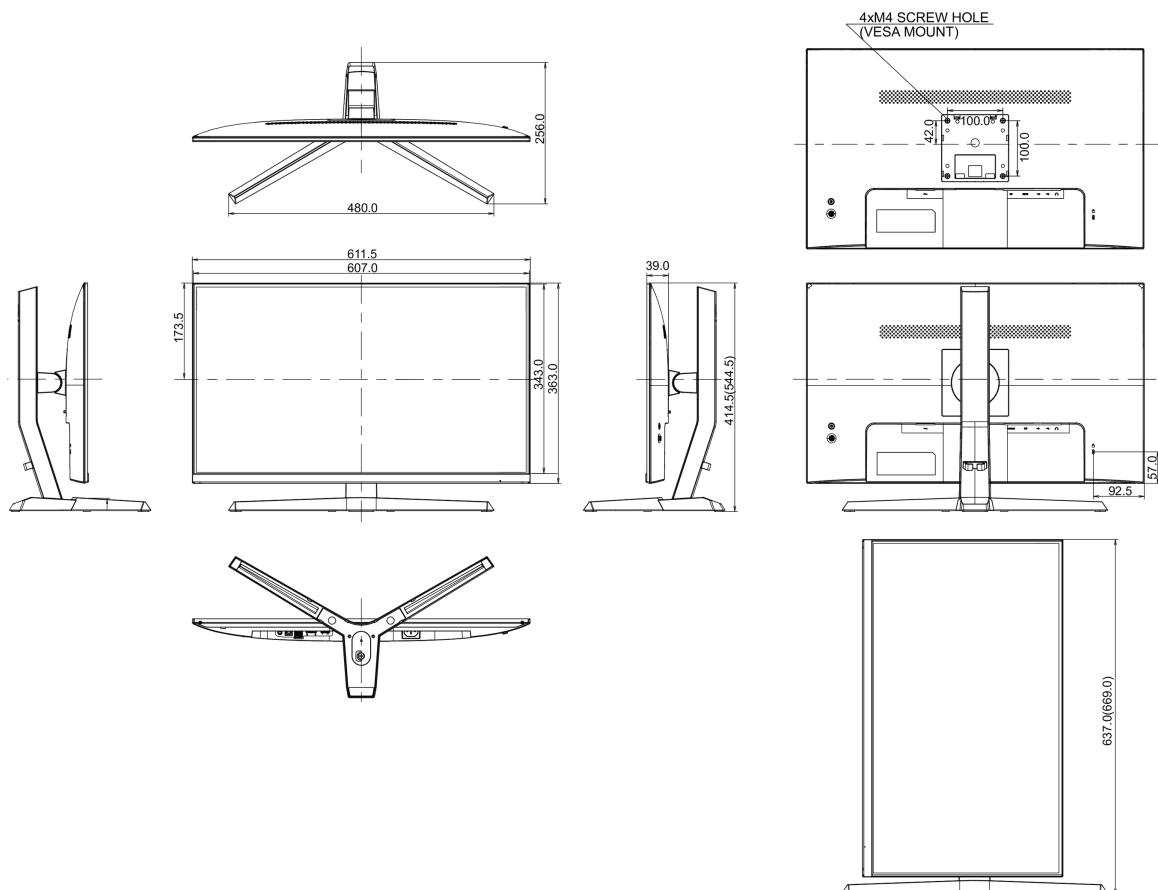

04 MECHANICAL

| | |
|------------------------------|--------------------------------|
| Display position adjustments | height, pivot (rotation), tilt |
| Height adjustment | 130mm |
| Rotation (PIVOT function) | 90° |
| Tilt angle | 18° up; 3° down |
| VESA mounting | 100 x 100mm |
| Cable management system | yes |

08 DIMENSIONS / WEIGHT

| | |
|------------------------------|-------------------------------|
| Product dimensions W x H x D | 611.5 x 414.5 (544.5) x 256mm |
| Box dimensions W x H x D | 694 x 480 x 227mm |
| Weight (without box) | 5.4kg |
| Weight (with box) | 9.6kg |
| EAN code | 4948570117994 |