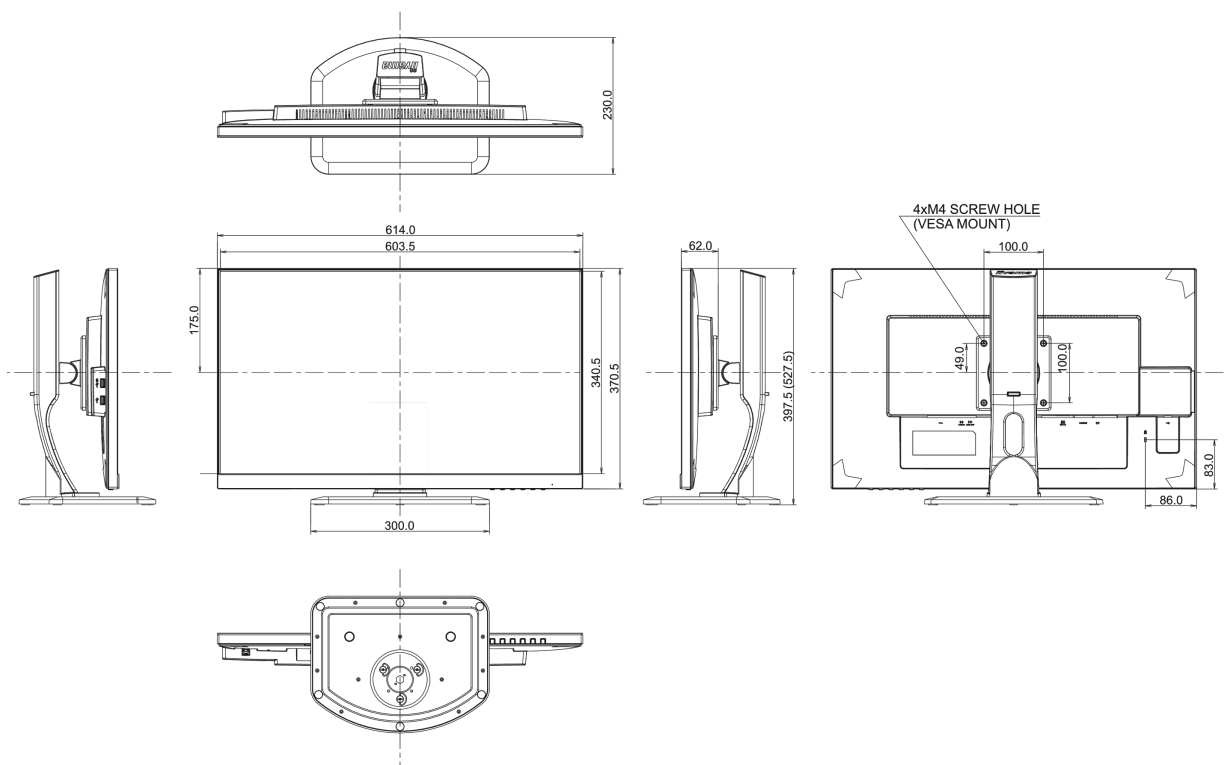

04 MECHANICAL

Display position adjustments	height, pivot (rotation), swivel, tilt
Height adjustment	130mm
Rotation (PIVOT function)	90°
Swivel stand	90°; ° left; 45° right
Tilt angle	22° up; 5° down

VESA mounting	100 x 100mm
---------------	-------------

05 ACCESSORIES INCLUDED

Cables	power (1.5m), USB (1.5m), HDMI (1.5m), DP (1.8m)
Other	quick start guide, safety guide

06 POWER MANAGEMENT

Power supply unit	internal
Power supply	AC AC - 100V, 240/V, 50Hz
Power usage	35W typical, 0.5W stand by, 0.5W off mode

07 SUSTAINABILITY

Regulations	TCO, CE, TÜV-GS, VCCI-B, PSE, Energy Star , CU
Energy efficiency class	B
Other	REACH SVHC above 0.1%: Lead

08 DIMENSIONS / WEIGHT

Product dimensions W x H x D	614 x 397.5 (527.5) x 230mm
Weight (without box)	6.4kg
EAN code	4948570116638