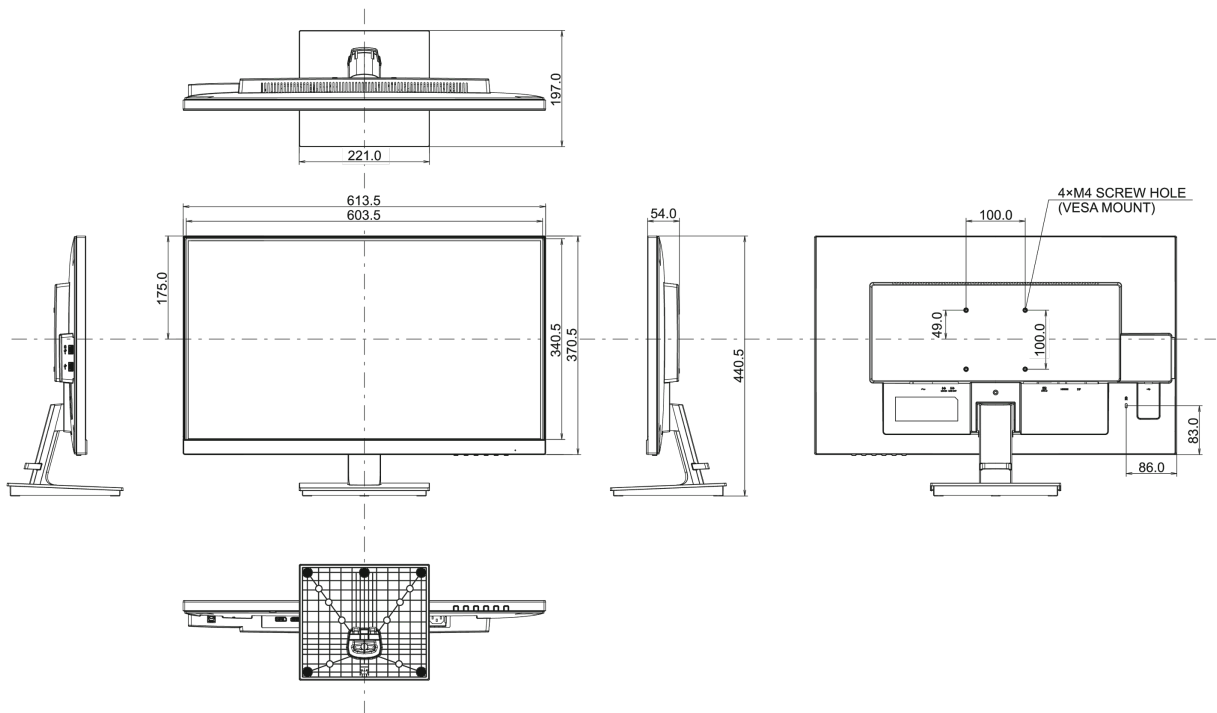

## 08 DIMENSIONS / WEIGHT

Product dimensions W x H x D	613.5 x 440.5 x 197mm
Weight (without box)	4.6kg
EAN code	4948570117697