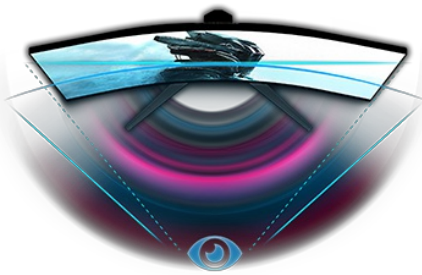

Immerse yourself in the game with the curved G2766HSU with FreeSync Premium.

The 1500R curved VA panel with 165Hz refresh rate, 1ms MPRT and 1920x1080 resolution allows an immersive viewing experience with excellent image quality.

You can also customize the screen settings using the predefined and custom gaming modes. The Black Tuner function gives you total control over the dark scenes ensuring that the details are always clearly visible.

Available also with height adjustable stand: [G-Master GB2766HSU-B1](#)

CURVED DESIGN 1500R

Inspired by the human field of view, the 1500R curvature of the screen guarantees a realistic and comfortable viewing experience allowing you to really immerse yourself in the game.

1ms

Fast response time is key to ultra-smooth gaming. It reduces ghosting and blurring providing the user with an improved graphic performance.

01 DISPLAY CHARACTERISTICS

Diagonal	27", 68.5cm
Panel	VA LED, matte finish
Curved	1500R
Native resolution	1920 x 1080 @165Hz (2.1 megapixel Full HD)
Aspect ratio	16:9
Brightness	250 cd/m ² typical
Static contrast	3000:1 typical
Advanced contrast	80M:1
Response time (MPRT)	1ms
Viewing zone	horizontal/vertical: 178°/178°, right/left: 89°/89°, up/down: 89°/89°
Colour support	16.7mln
Horizontal Sync	30 - 184kHz
Viewable area W x H	597.8 x 336.3mm, 20.5 x 11.5"
Pixel pitch	0.311mm
Colour	matte, black