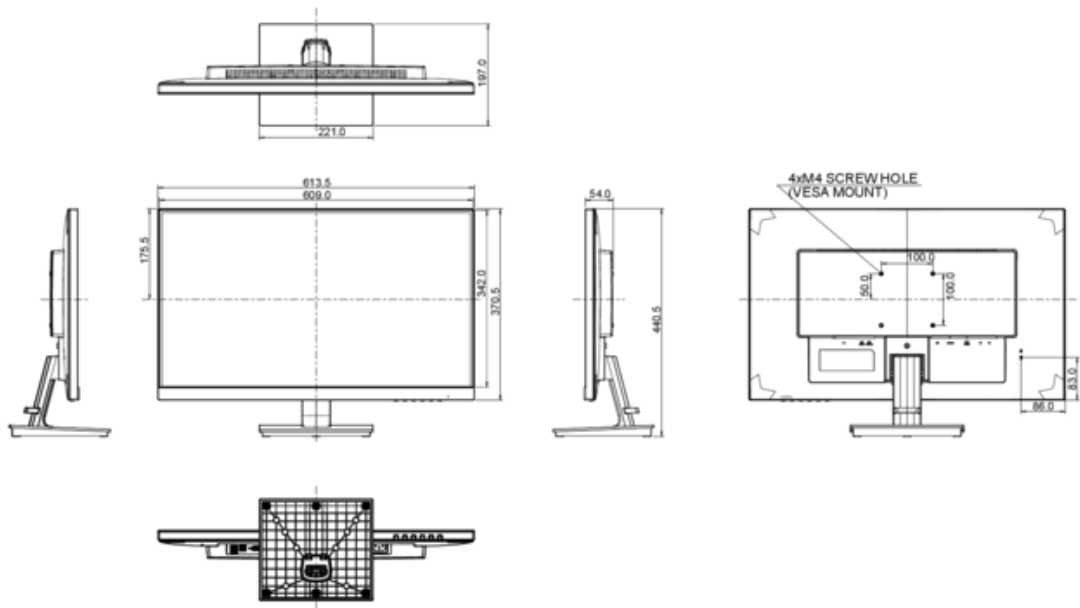

**Based on the power consumption of the television operating 4 hours per day for 365 days. The actual energy consumption will depend on how the television is used.*

7. DIMENSIONS & WEIGHT

DIMENSIONS W X H X D	613.5 x 440.5 x 197 mm
WEIGHT	5.3 kg