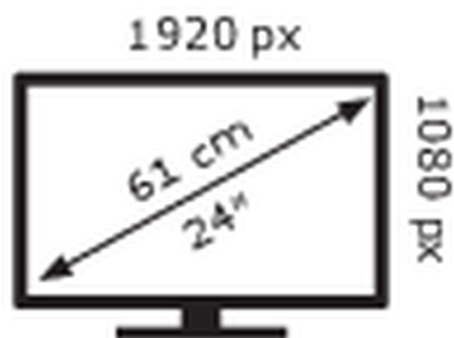

G

---

19 kWh/1000h

2009/2003

All trademarks and registered trademarks acknowledged. E & O E. Specification subject to change without notice. All LCD's comply with ISO-9241-307:2008 in connection with pixel defects.

© IIYAMA CORPORATION. ALL RIGHTS RESERVED