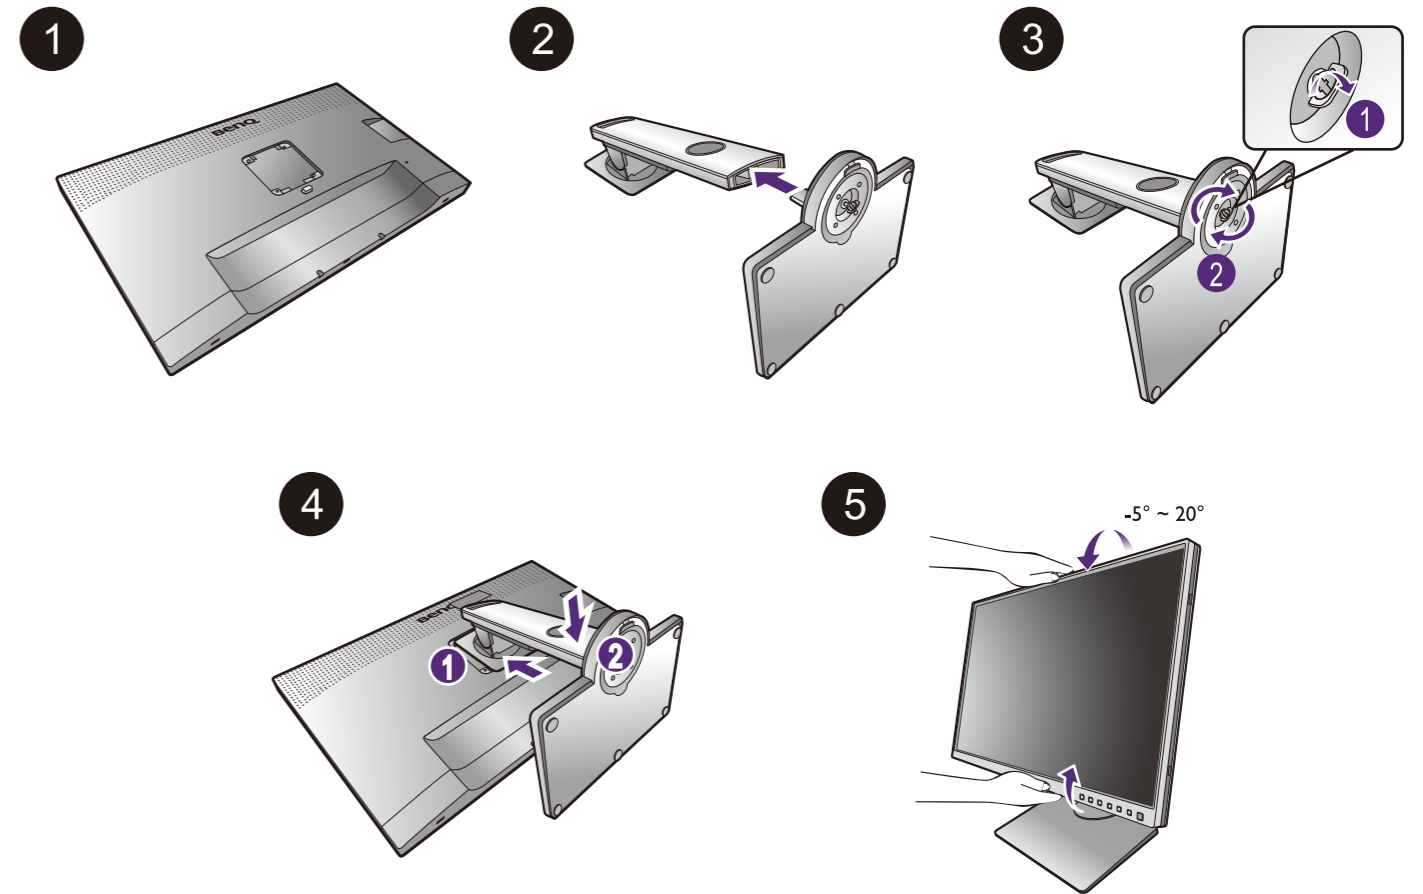

SW Series
LCD Monitor
Quick Start Guide

DN: SW240-Q-V0

© 2017 BenQ Corporation. All rights reserved. Rights of modification reserved.

USB

DP to mini DP

DVI-DL

6 Video

7 Audio

8

9

10

11

12

1

M4 x 10 mm

2