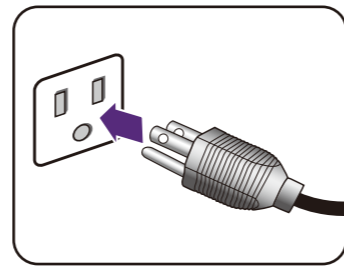

8

9

10

11

12

1

M4 x 10 mm

2

Palette Master Element

www.BenQ.com > SW240 Product Page > Download / Support

1

2

3

4

www.BenQ.com