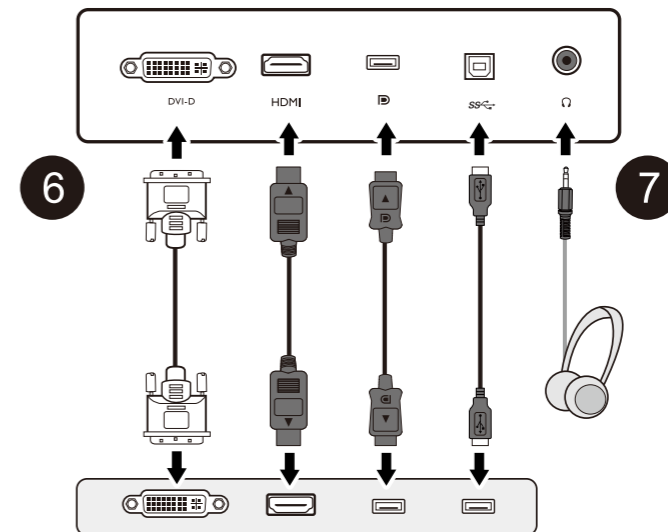

SW Series
LCD Monitor
Quick Start Guide

DN: SW240-Q-V0

© 2017 BenQ Corporation. All rights reserved. Rights of modification reserved.

USB

DP to mini DP

DVI-DL

6 Video

7 Audio

8

9

10

11

12

1

M4 x 10 mm

2