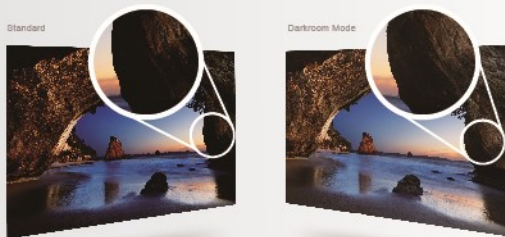

Fine Details Displayed for You

• Darkroom Mode

The Darkroom mode adjusts the brightness and contrast of images giving clarity and sharpness to details, creating the optimal setting for work in darker post-processing environments.