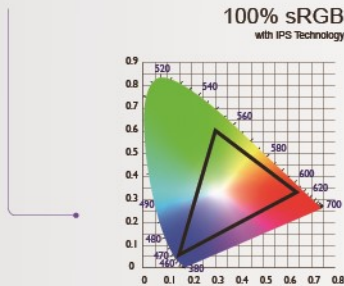

## 27" 2K QHD Monitor

Designed to meet the rising demands for detail viewing and ultra-high definition, the PD2700Q boasts a 27" W QHD display built with BenQ's advanced IPS technology, providing professional in Darkroom, CAD/CAM, Animation ultra-precise color rendition.

### • 10-bit, 100% sRGB and Rec.709 Optimal Color Precision

With 10-bits of color depth, Rec.709 and standard RGB color space (sRGB), you'll have more than 1 billion of colors to work with astonishing precision.