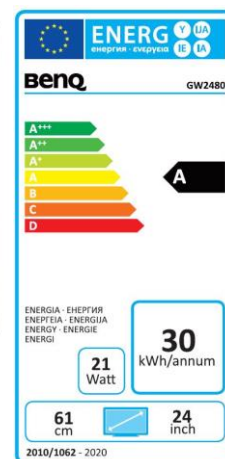

Data sheet

BenQ GW2480

60.45 cm / 23.8" LED-Display

- Full-HD – 1080p/ 16:9
- LED-backlight
- Dynamic contrast 12 Mio:1
- Response time 5 ms (GtG)
- Flicker Free / Low Blue Light

	Model : GW2480
	Art. No. / EAN Code : 9H.LGDLA.TBE / 471 8755 07006 8
	Type : 60.45 cm / 23.8" Wide TFT, IPS-Panel Technology
Panel	Resolution : 1920 x 1080 / 16:9
	Pixel Pitch : 0,274 mm
	Picture diagonal / -area (w x h) : 604,5 mm / 527.04 x 296.46 mm
	Max. Colors: 16.7 Million
	Viewing Angle H/V (CR>=10) : 178°/ 178°
	Contrast (static) : 1000:1
	Contrast (dynamic) : 12 million:1
	Brightness : 250 cd/m ²
	Response Time : 5 ms (GtG)
Connection:	HDMI Connector : HDMI
	VGA Connector : RGB analog
	DisplayPort input : DP 1.2
	Headphone Jack / Audio out : Yes / Yes
	Frequency H/V : 30-83 KHz / 50-76 Hz
	Card reader : SD/SDHC/SDXC
Control	Controls : On/Off power button, 5 OSD buttons
	Functions : contrast, brightness, sharpness, vertical and horizontal picture, phase, pixel clock, 1 user 3 pre-settings color temperature, 17 languages, OSD (position, time), input, reset, information
Extra	Special : Flicker Free / Low Blue Light / Brightness Intelligence
	Speaker: 2 W x 1
	Protection : Kensington Lock
	Mounting : Vesa 100 x 100 mm-
	Tilt : -5° / +20°
Energy	Power Supply : internal
	Voltage for operation : 90 ~ 264 VAC / 47 ~ 63 Hz
	Power consumption (Base on Energy star) : < 23 W
	(Sleep Mode) : 0.5 W
Certification	Safety : CE, TÜV Bauart
	TCO / Energy Star/EPEAT : 6.0 / 6.0 / EPEAT Silver
Environment	Operation : + 5 ~ +40°C; 20 ~ 90% air humidity
	Storage : -20 ~ +60°C; 10 ~ 90% air humidity
Characteristic	Weight net : 4 kg
	Housing Color : Black
	Dimension with base (H x W x D) : 425 x 553 x 189 / 329 x 553 x 51 mm
	Accessories : Power-, VGA-, HDMI cable
	Warranty Terms : 3 years on-site exchange