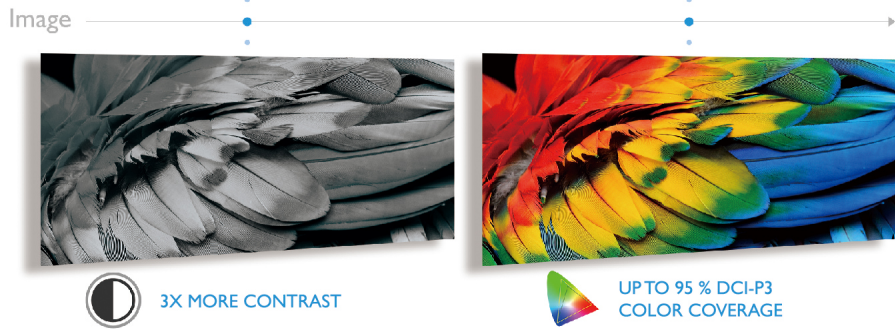

Advanced Panel and Color Technology to Enhance HDR Quality

3000:1 Ultra-High Native Contrast for Depth and Definition

Ultra-high 3000:1 native contrast, 3X higher than normal panels, adds stunning color depth and detail to dark images with exquisite subtlety and clarity.

95% DCI-P3 Coverage for Authentic Digital Cinema Color

EW3270U covers 100% of Rec. 709 and 95% of DCI-P3 standards to ensure HDTV and Digital Cinema accuracy to match your defined authentic colors.